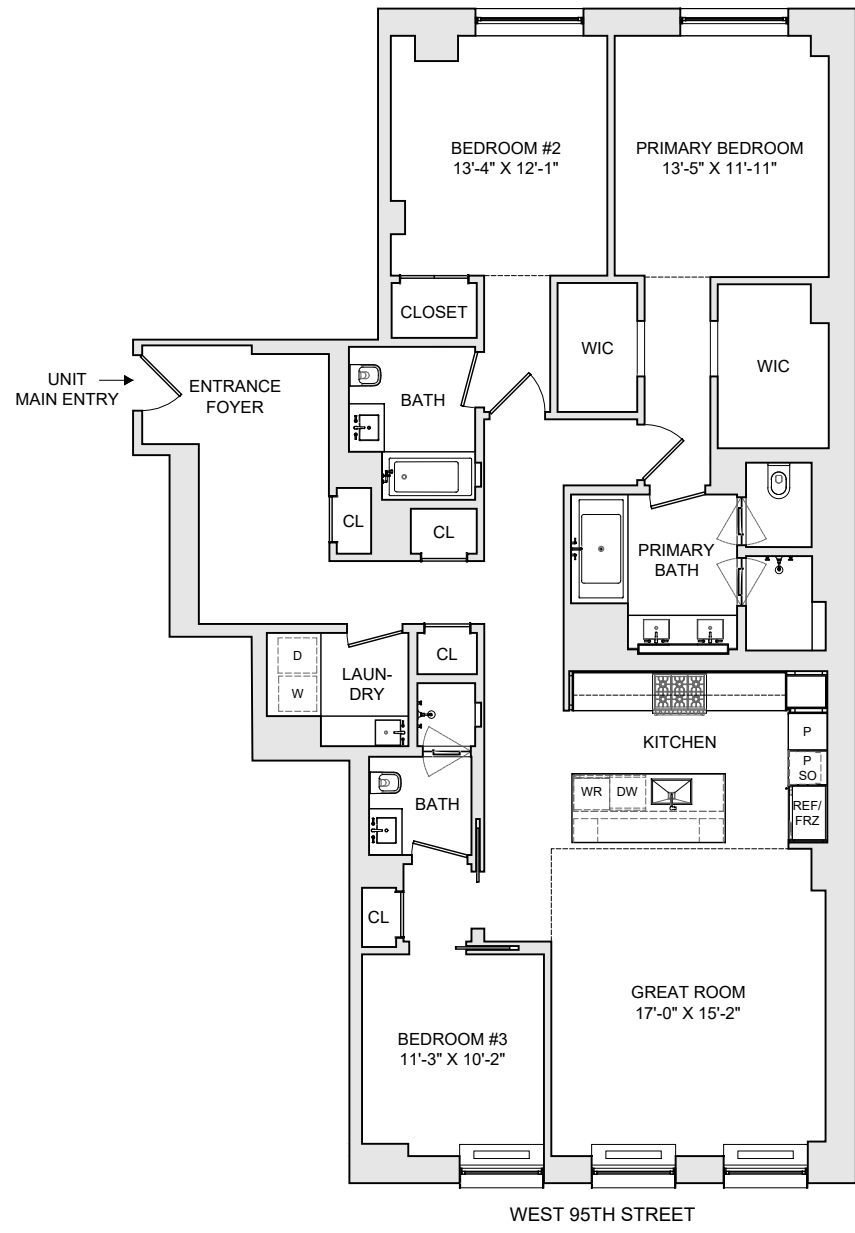

- LEGEND**
- [REF] - REFRIGERATOR
 - [FRZ] - FREEZER
 - [DW] - DISHWASHER
 - [WR] - WINE REFRIGERATOR
 - [SO] - SPEED OVEN
 - [STO] - STEAM OVEN
 - [MW] - MICROWAVE
 - [W] - WASHER
 - [D] - DRYER
 - [W/D] - STACKED WASHER DRYER
 - [P] - PANTRY

720 West End Avenue
New York, NY 10025
04/26/2024

UNIT 7M
3 BED, 3 BATH
1987 SF

NOTES:

THIS FLOOR PLAN IS BASED ON CONSTRUCTION DRAWINGS AND IS SUBJECT TO NORMAL CONSTRUCTION VARIANCES AND TOLERANCES. ALL DIMENSIONS SHOWN, IF ANY, ARE APPROXIMATE AND SUBJECT TO NORMAL CONSTRUCTION VARIANCES AND TOLERANCES. PLANS AND DIMENSIONS MAY CONTAIN MINOR VARIATIONS FROM FLOOR TO FLOOR. SQUARE FOOTAGE SHOWN, IF ANY, EXCEEDS THE USABLE FLOOR AREA. THE COMPLETE OFFERING TERMS ARE IN AN OFFERING PLAN AVAILABLE FROM SPONSOR. SPONSOR RESERVES THE RIGHT TO MAKE CHANGES IN ACCORDANCE WITH THE OFFERING PLAN.