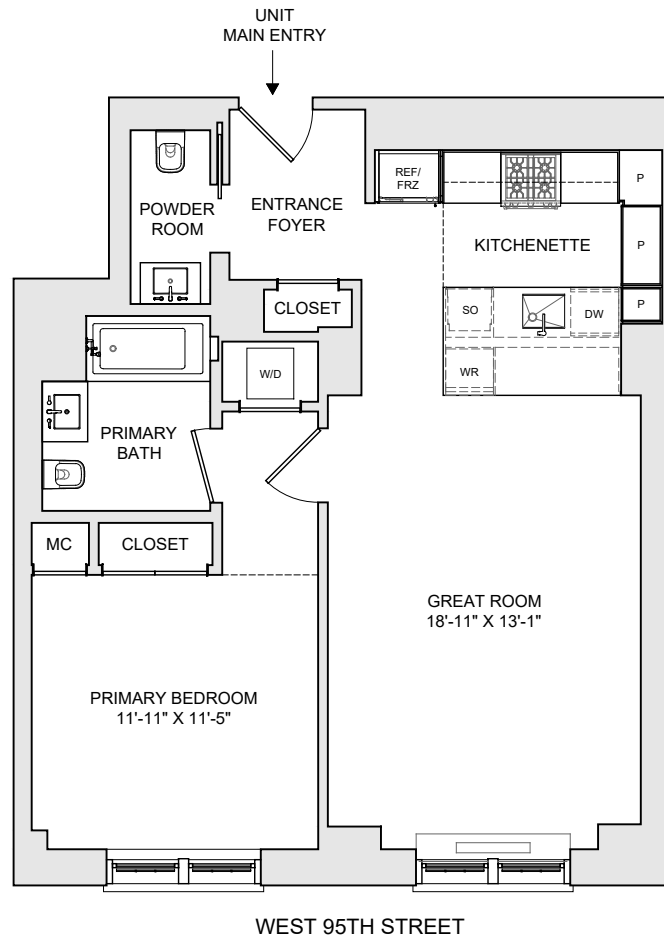

LEGEND

- REF - REFRIGERATOR
- FRZ - FREEZER
- DW - DISHWASHER
- WR - WINE REFRIGERATOR
- SO - SPEED OVEN
- STO - STEAM OVEN
- MW - MICROWAVE
- W - WASHER
- D - DRYER
- W/D - STACKED WASHER DRYER
- P - PANTRY

720 West End Avenue

New York, NY 10025

04/26/2024

UNIT 7F
1 BED, 1.5 BATH
827 SF

NOTES:

THIS FLOOR PLAN IS BASED ON CONSTRUCTION DRAWINGS AND IS SUBJECT TO NORMAL CONSTRUCTION VARIANCES AND TOLERANCES. ALL DIMENSIONS SHOWN, IF ANY, ARE APPROXIMATE AND SUBJECT TO NORMAL CONSTRUCTION VARIANCES AND TOLERANCES. PLANS AND DIMENSIONS MAY CONTAIN MINOR VARIATIONS FROM FLOOR TO FLOOR. SQUARE FOOTAGE SHOWN, IF ANY, EXCEEDS THE USABLE FLOOR AREA. THE COMPLETE OFFERING TERMS ARE IN AN OFFERING PLAN AVAILABLE FROM SPONSOR. SPONSOR RESERVES THE RIGHT TO MAKE CHANGES IN ACCORDANCE WITH THE OFFERING PLAN.