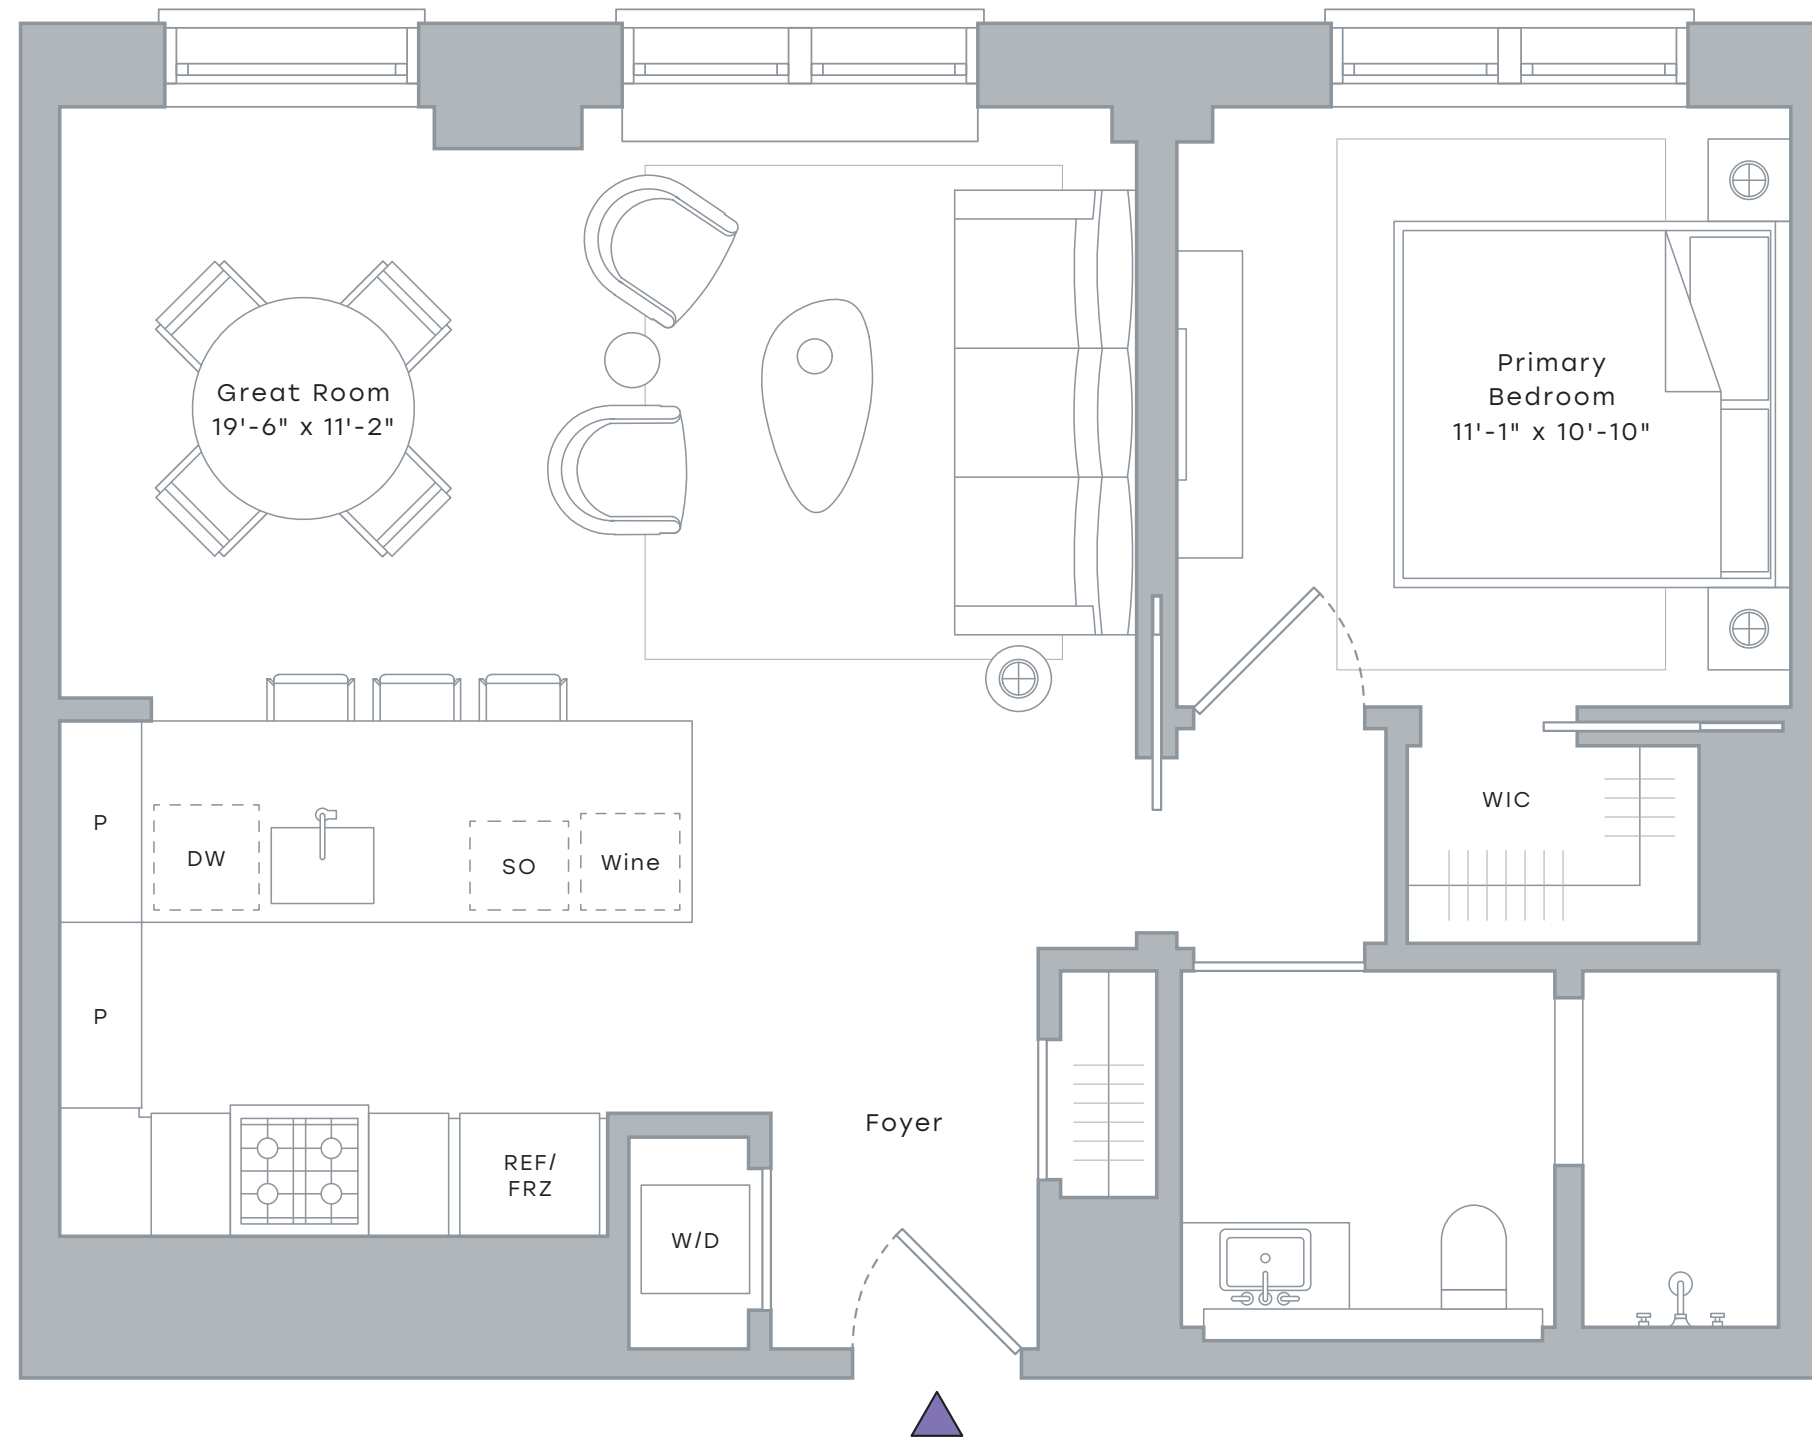

720 WEST END

RESIDENCES 8-10G

1 Bedroom
1 Bath

INTERIOR

782 Sf / 72.7 Sm
Exposure: North

CONTACT

720 West End Ave
New York, NY 10025
720WestEnd.com
212.914.7720

RESIDENCES 8-10G

Exclusive Marketing and Sales Agent: Corcoran Sunshine Marketing Group

The complete offering terms are in an offering plan available from Sponsor: file No. CD22-0253 ("Plan"). Sponsor: 720WEA Ventures LLC, c/o InterVest Capital Partners, 425 Park Avenue, 35th Floor, New York, NY 10022. Any depictions of personal or condominium property, including without limitation any furniture, decorations, closet fittings, fixtures, or appliances, are for illustrative purposes only and are not included in the sale unless expressly set forth in the Plan. All dimensions, measurements, and square footages are approximate and subject to normal construction variances and tolerances. Square footages exceed useable floor area. Sponsor reserves the right to make changes in accordance with the terms of the Plan and makes no representations or warranties except as set forth in the Plan.