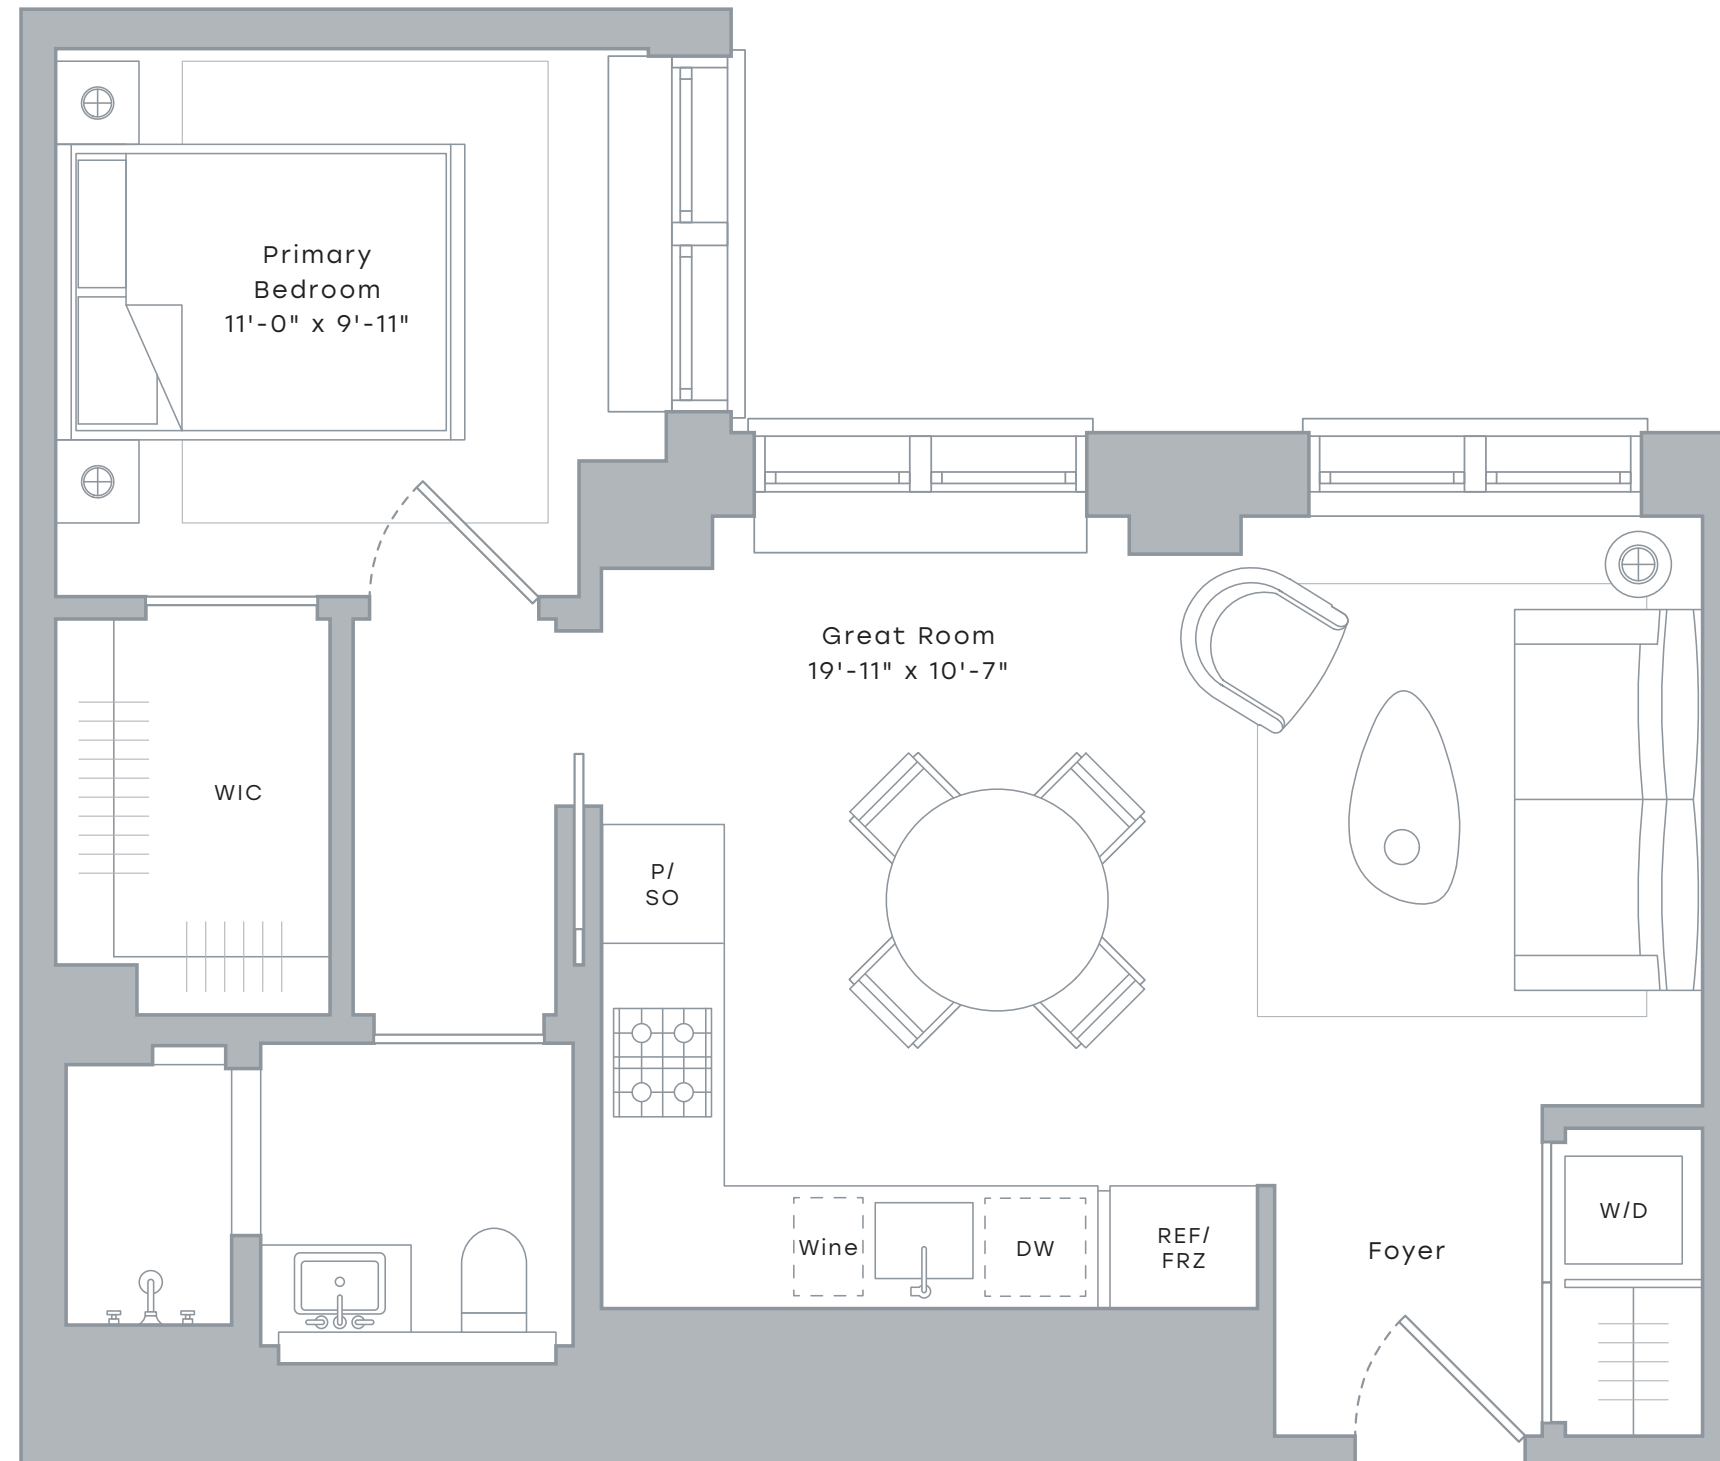

720 WEST END

RESIDENCES 8-10E

1 Bedroom
1 Bath

INTERIOR

639 Sf / 59.4 Sm
Exposures: North, East

CONTACT

720 West End Ave
New York, NY 10025
720WestEnd.com
212.914.7720

Exclusive Marketing and Sales Agent: Corcoran Sunshine Marketing Group

The complete offering terms are in an offering plan available from Sponsor: file No. CD22-0253 ("Plan"). Sponsor: 720WEA Ventures LLC, c/o InterVest Capital Partners, 425 Park Avenue, 35th Floor, New York, NY 10022. Any depictions of personal or condominium property, including without limitation any furniture, decorations, closet fittings, fixtures, or appliances, are for illustrative purposes only and are not included in the sale unless expressly set forth in the Plan. All dimensions, measurements, and square footages are approximate and subject to normal construction variances and tolerances. Square footages exceed useable floor area. Sponsor reserves the right to make changes in accordance with the terms of the Plan and makes no representations or warranties except as set forth in the Plan.