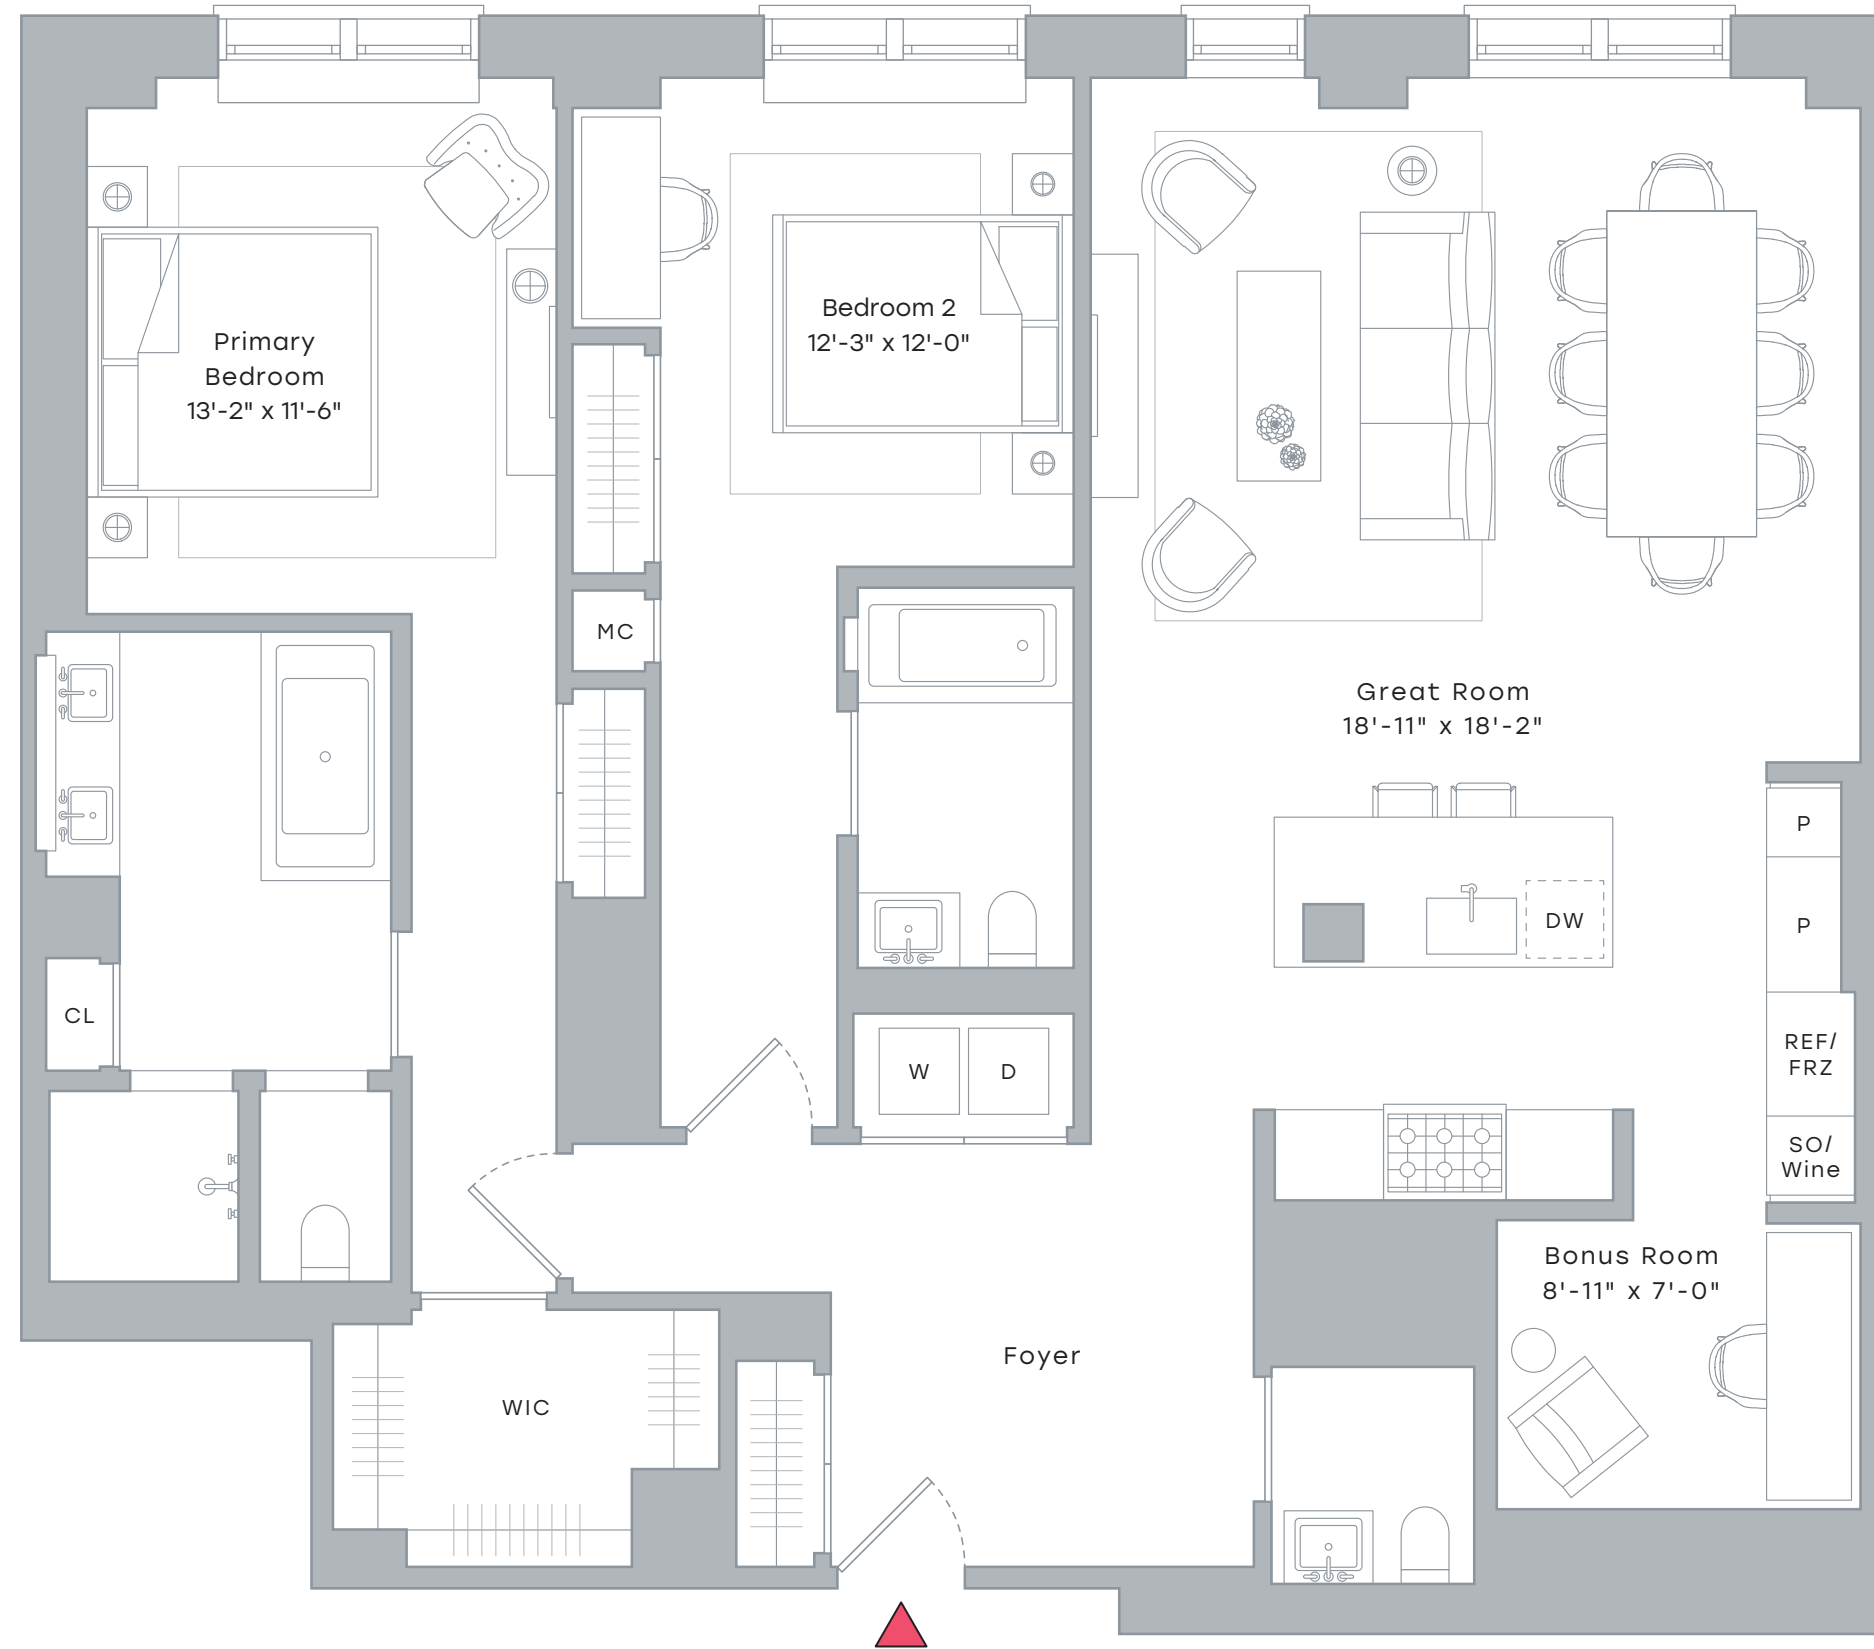

720 WEST END

RESIDENCES 8-10B

2 Bedrooms
2 Baths
Powder Room

INTERIOR

1,667 Sf / 154.9 Sm
Exposure: West

CONTACT

720 West End Ave
New York, NY 10025
720WestEnd.com
212.914.7720

RESIDENCES 8-10B

Exclusive Marketing and Sales Agent: Corcoran Sunshine Marketing Group

The complete offering terms are in an offering plan available from Sponsor: file No. CD22-0253 ("Plan"). Sponsor: 720WEA Ventures LLC, c/o InterVest Capital Partners, 425 Park Avenue, 35th Floor, New York, NY 10022. Any depictions of personal or condominium property, including without limitation any furniture, decorations, closet fittings, fixtures, or appliances, are for illustrative purposes only and are not included in the sale unless expressly set forth in the Plan. All dimensions, measurements, and square footages are approximate and subject to normal construction variances and tolerances. Square footages exceed useable floor area. Sponsor reserves the right to make changes in accordance with the terms of the Plan and makes no representations or warranties except as set forth in the Plan.