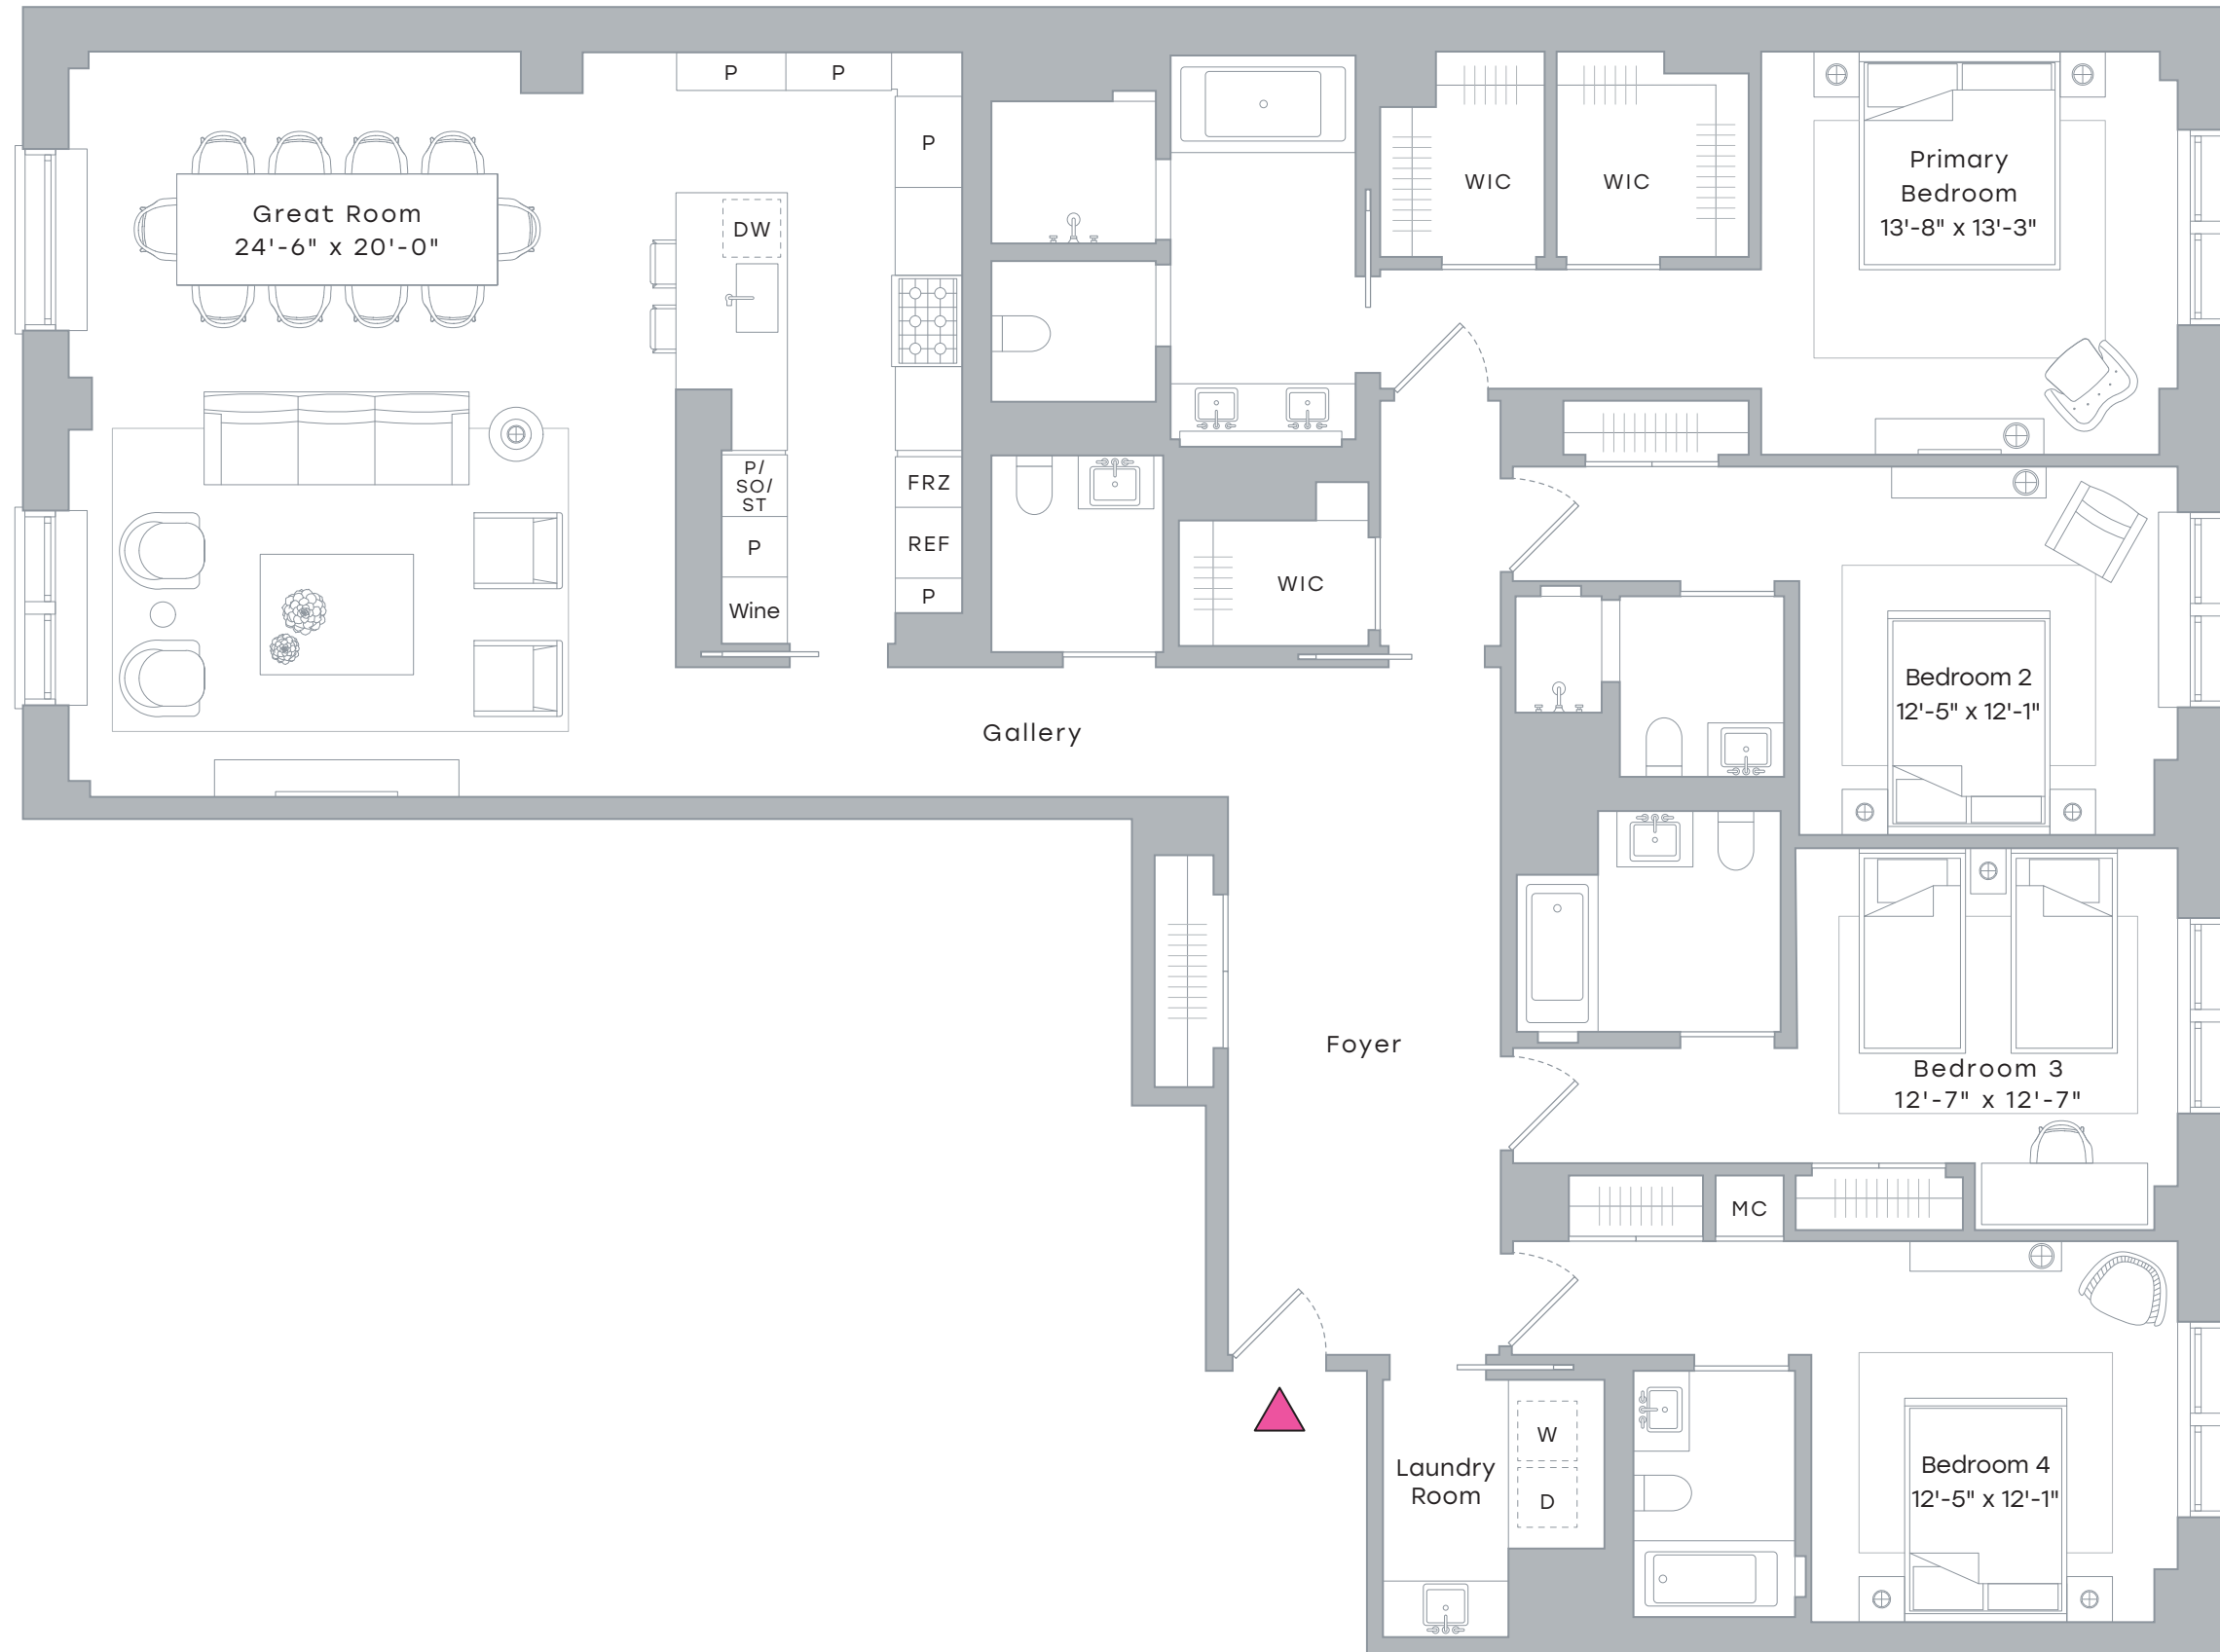

720 WEST END

RESIDENCES 8-10A

4 Bedrooms
4 Baths
1 Powder Room

INTERIOR

2,796 Sf / 259.8 Sm
Exposures: East, West

CONTACT

720 West End Ave
New York, NY 10025
720WestEnd.com
212.914.7720

RESIDENCES 8-10A

Exclusive Marketing and Sales Agent: Corcoran Sunshine Marketing Group

The complete offering terms are in an offering plan available from Sponsor: file No. CD22-0253 ("Plan"). Sponsor: 720WEA Ventures LLC, c/o InterVest Capital Partners, 425 Park Avenue, 35th Floor, New York, NY 10022. Any depictions of personal or condominium property, including without limitation any furniture, decorations, closet fittings, fixtures, or appliances, are for illustrative purposes only and are not included in the sale unless expressly set forth in the Plan. All dimensions, measurements, and square footages are approximate and subject to normal construction variances and tolerances. Square footages exceed useable floor area. Sponsor reserves the right to make changes in accordance with the terms of the Plan and makes no representations or warranties except as set forth in the Plan.