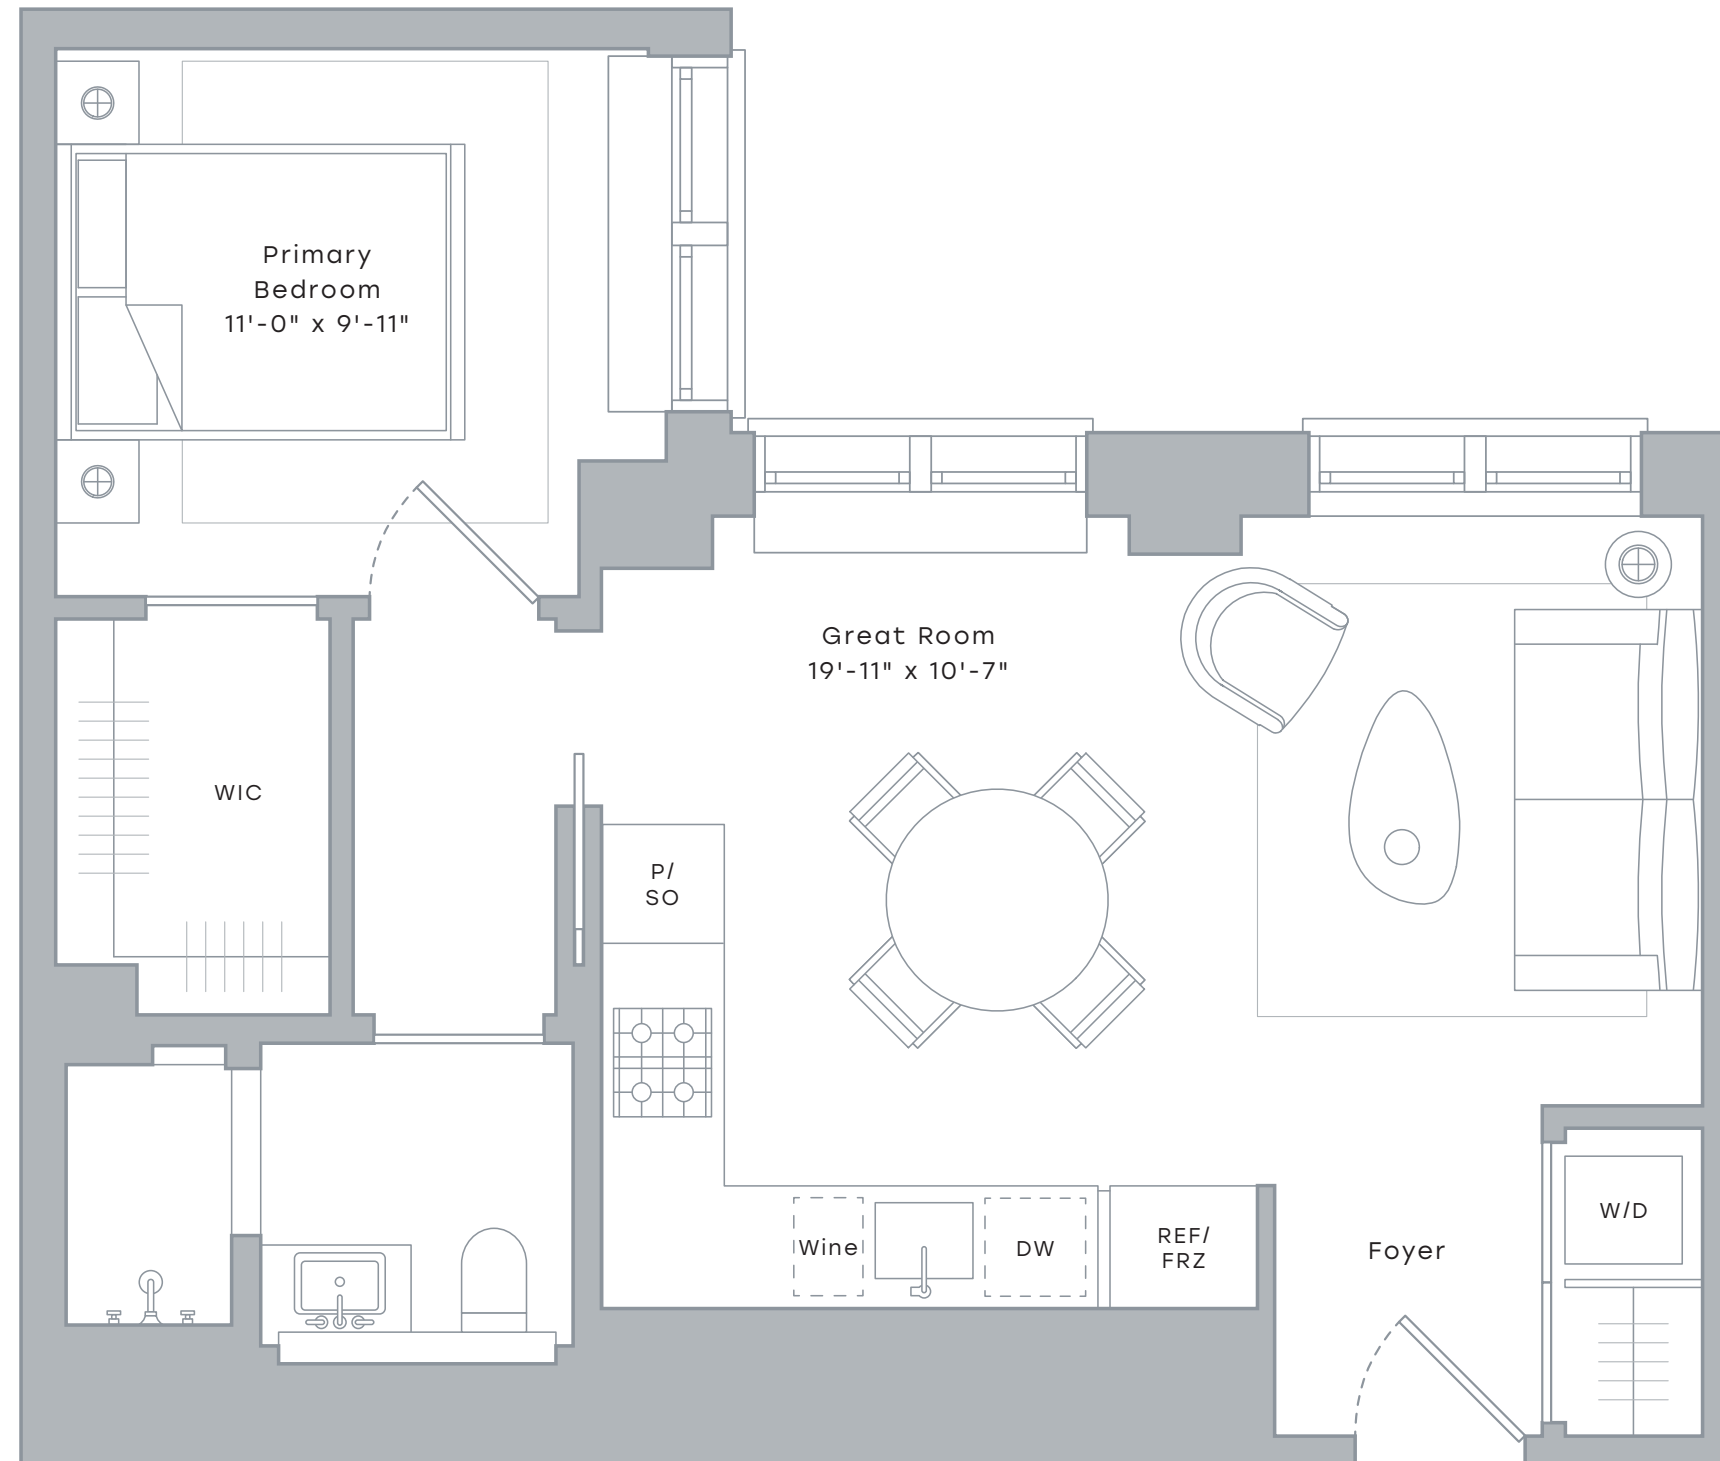

720 WEST END

RESIDENCES 4-7G

1 Bedroom
1 Bath

INTERIOR

644 Sf / 59.8 Sm
Exposures: North, East

CONTACT

720 West End Ave
New York, NY 10025
720WestEnd.com
212.914.7720

Exclusive Marketing and Sales Agent: Corcoran Sunshine Marketing Group

The complete offering terms are in an offering plan available from Sponsor: file No. CD22-0253 ("Plan"). Sponsor: 720WEA Ventures LLC, c/o InterVest Capital Partners, 425 Park Avenue, 35th Floor, New York, NY 10022. Any depictions of personal or condominium property, including without limitation any furniture, decorations, closet fittings, fixtures, or appliances, are for illustrative purposes only and are not included in the sale unless expressly set forth in the Plan. All dimensions, measurements, and square footages are approximate and subject to normal construction variances and tolerances. Square footages exceed useable floor area. Sponsor reserves the right to make changes in accordance with the terms of the Plan and makes no representations or warranties except as set forth in the Plan.