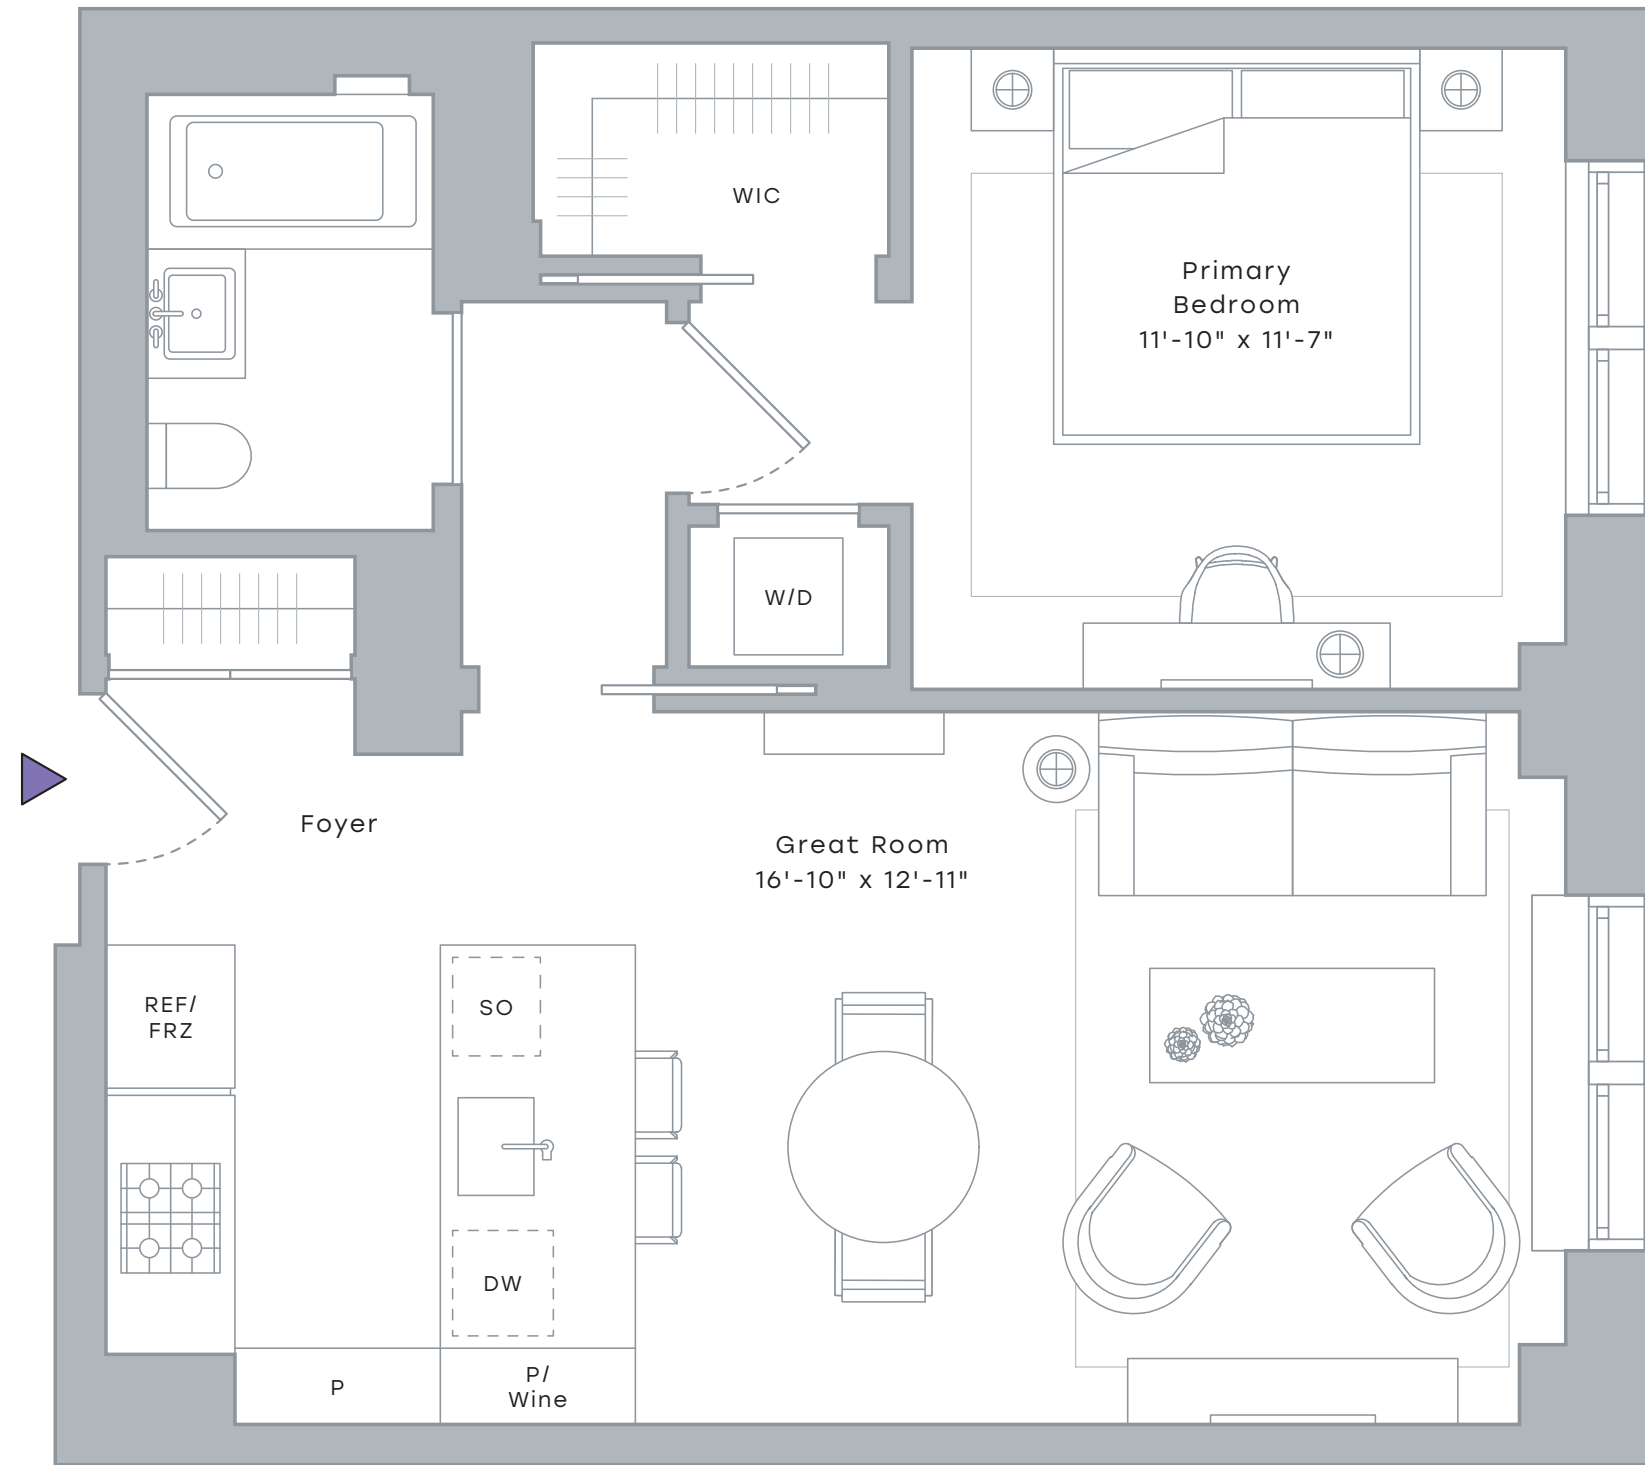

720 WEST END

RESIDENCES 4-7C

1 Bedroom
1 Bath

INTERIOR

729 Sf / 67.7 Sm
Exposure: East

CONTACT

720 West End Ave
New York, NY 10025
720WestEnd.com
212.914.7720

Exclusive Marketing and Sales Agent: Corcoran Sunshine Marketing Group

The complete offering terms are in an offering plan available from Sponsor: file No. CD22-0253 ("Plan"). Sponsor: 720WEA Ventures LLC, c/o InterVest Capital Partners, 425 Park Avenue, 35th Floor, New York, NY 10022. Any depictions of personal or condominium property, including without limitation any furniture, decorations, closet fittings, fixtures, or appliances, are for illustrative purposes only and are not included in the sale unless expressly set forth in the Plan. All dimensions, measurements, and square footages are approximate and subject to normal construction variances and tolerances. Square footages exceed useable floor area. Sponsor reserves the right to make changes in accordance with the terms of the Plan and makes no representations or warranties except as set forth in the Plan.