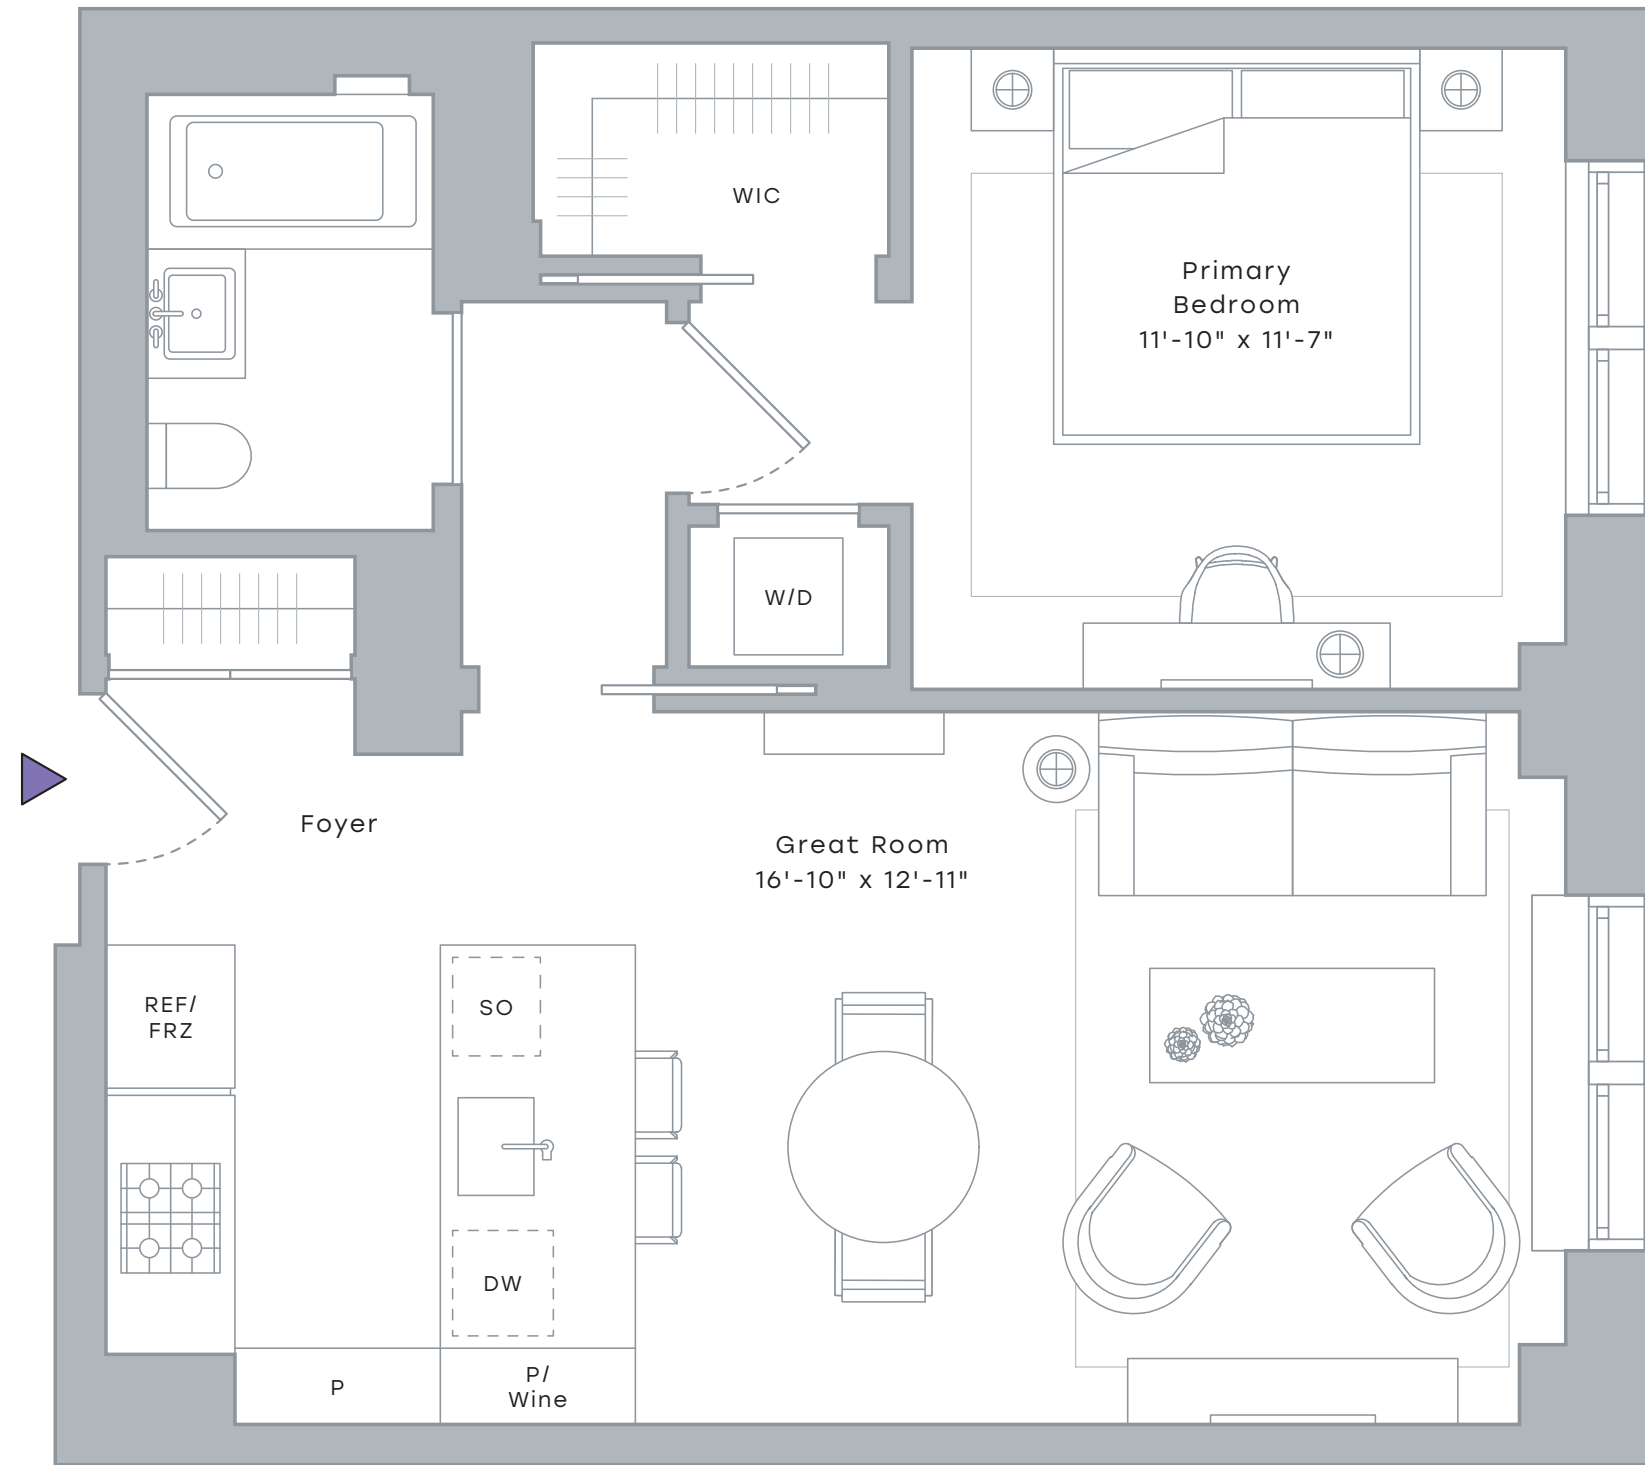

720 WEST END

RESIDENCE 3C

1 Bedroom
1 Bath

INTERIOR

726 Sf / 67.4 Sm
Exposure: East

CONTACT

720 West End Ave
New York, NY 10025
720WestEnd.com
212.914.7720

Exclusive Marketing and Sales Agent: Corcoran Sunshine Marketing Group

The complete offering terms are in an offering plan available from Sponsor: file No. CD22-0253 ("Plan"). Sponsor: 720WEA Ventures LLC, c/o InterVest Capital Partners, 425 Park Avenue, 35th Floor, New York, NY 10022. Any depictions of personal or condominium property, including without limitation any furniture, decorations, closet fittings, fixtures, or appliances, are for illustrative purposes only and are not included in the sale unless expressly set forth in the Plan. All dimensions, measurements, and square footages are approximate and subject to normal construction variances and tolerances. Square footages exceed useable floor area. Sponsor reserves the right to make changes in accordance with the terms of the Plan and makes no representations or warranties except as set forth in the Plan.