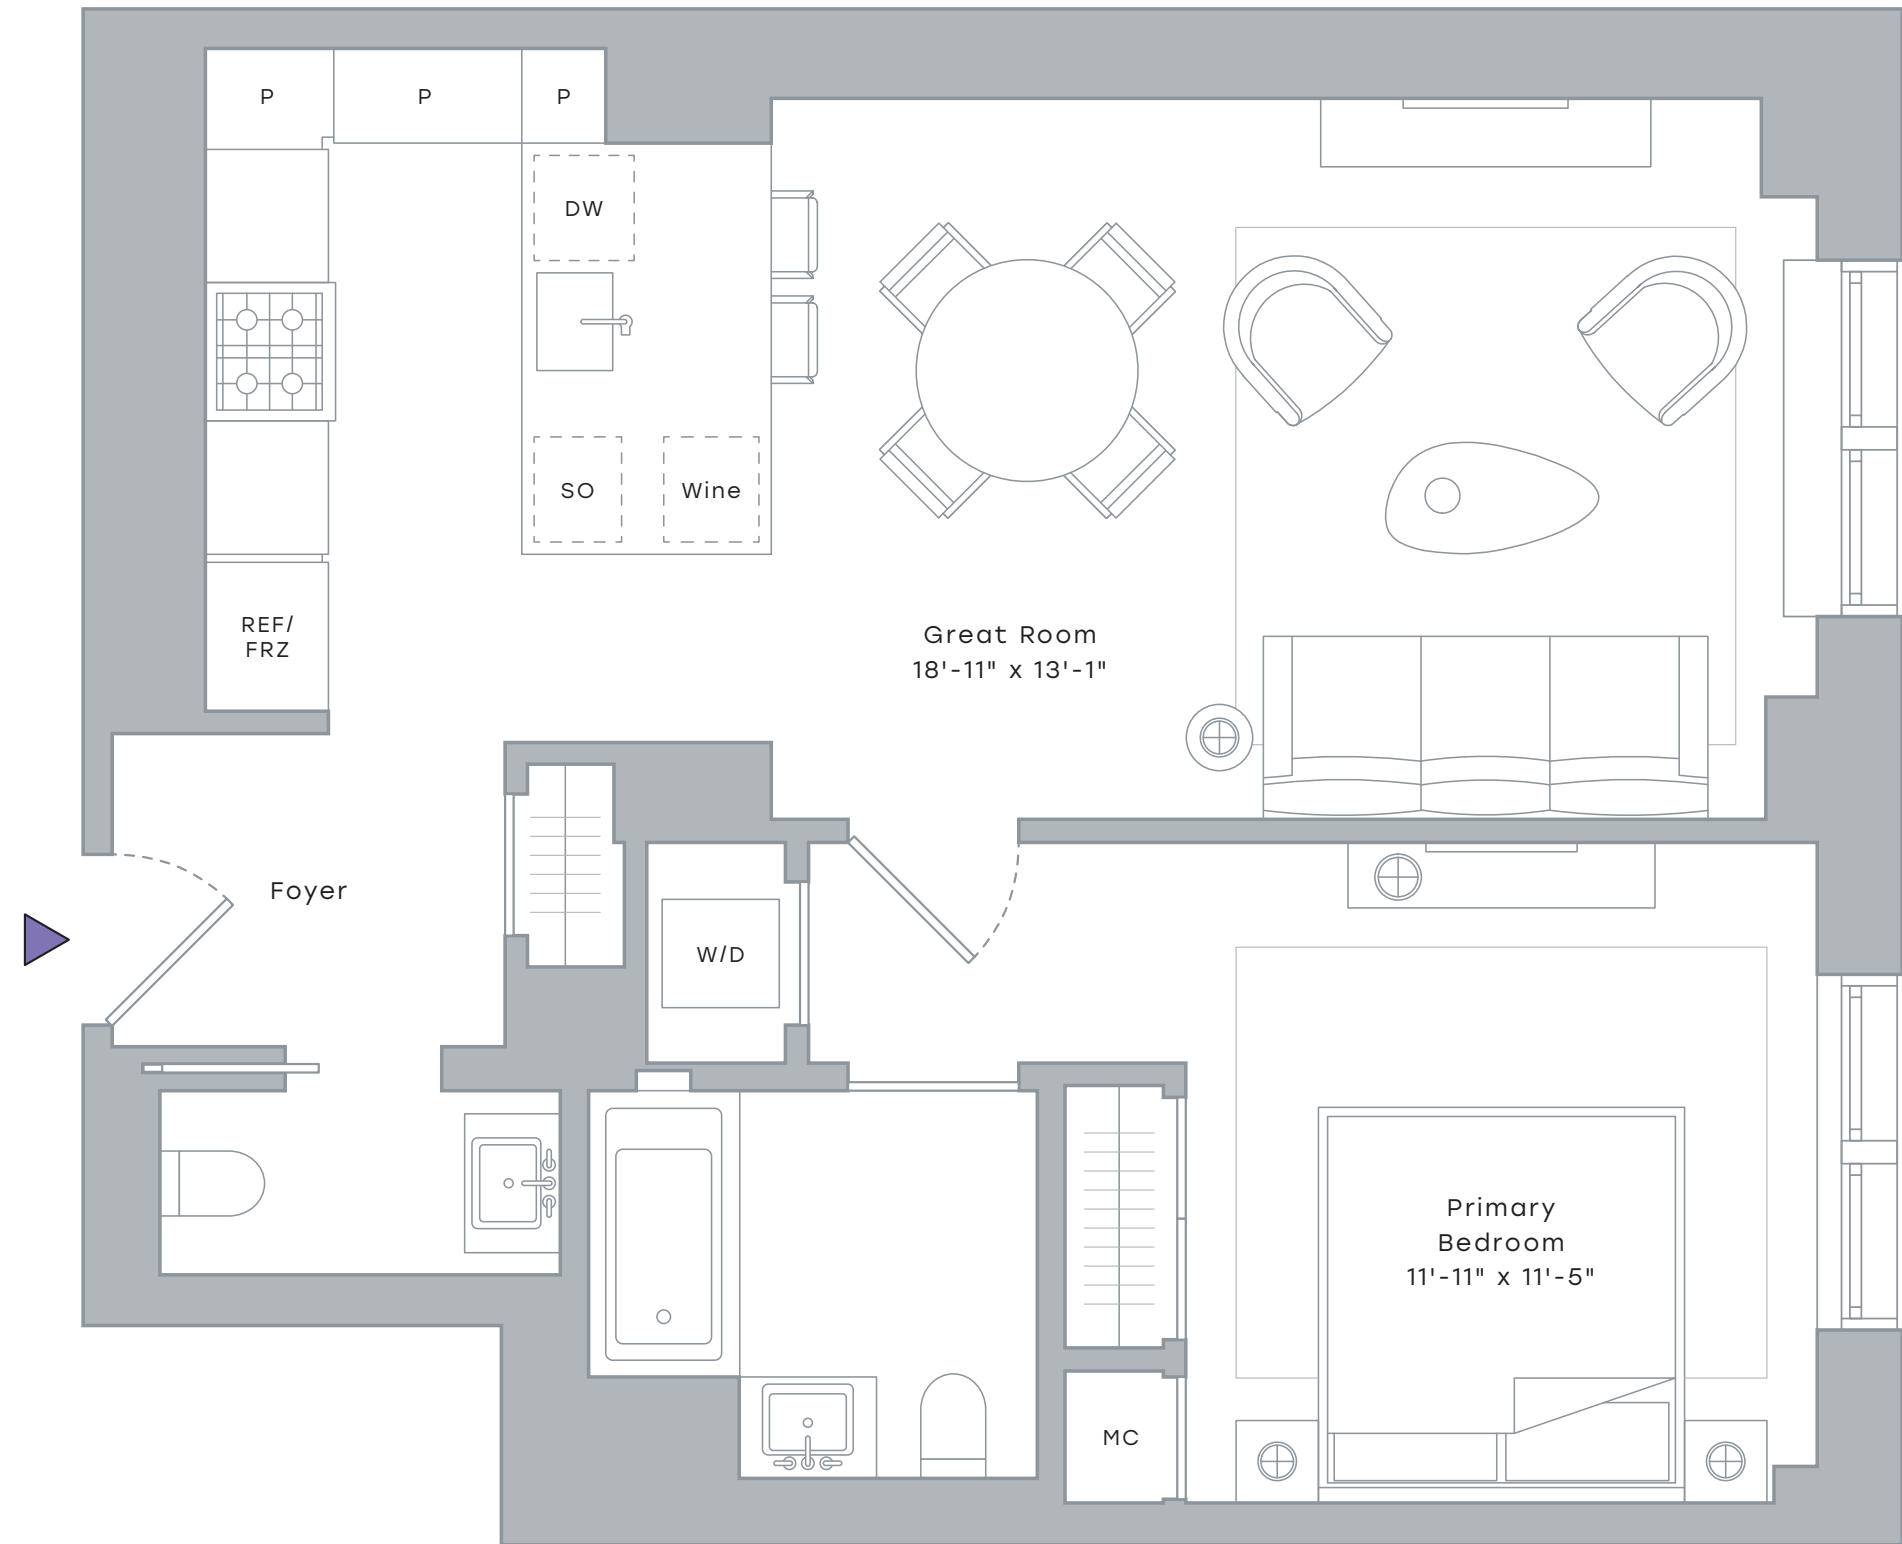

720 WEST END

RESIDENCES 3-7F

1 Bedroom
1 Bath
Powder Room

INTERIOR

827 Sf / 76.8 Sm
Exposure: South

CONTACT

720 West End Ave
New York, NY 10025
720WestEnd.com
212.914.7720

WEST END AVE

Exclusive Marketing and Sales Agent: Corcoran Sunshine Marketing Group

The complete offering terms are in an offering plan available from Sponsor: file No. CD22-0253 ("Plan"). Sponsor: 720WEA Ventures LLC, c/o InterVest Capital Partners, 425 Park Avenue, 35th Floor, New York, NY 10022. Any depictions of personal or condominium property, including without limitation any furniture, decorations, closet fittings, fixtures, or appliances, are for illustrative purposes only and are not included in the sale unless expressly set forth in the Plan. All dimensions, measurements, and square footages are approximate and subject to normal construction variances and tolerances. Square footages exceed useable floor area. Sponsor reserves the right to make changes in accordance with the terms of the Plan and makes no representations or warranties except as set forth in the Plan.