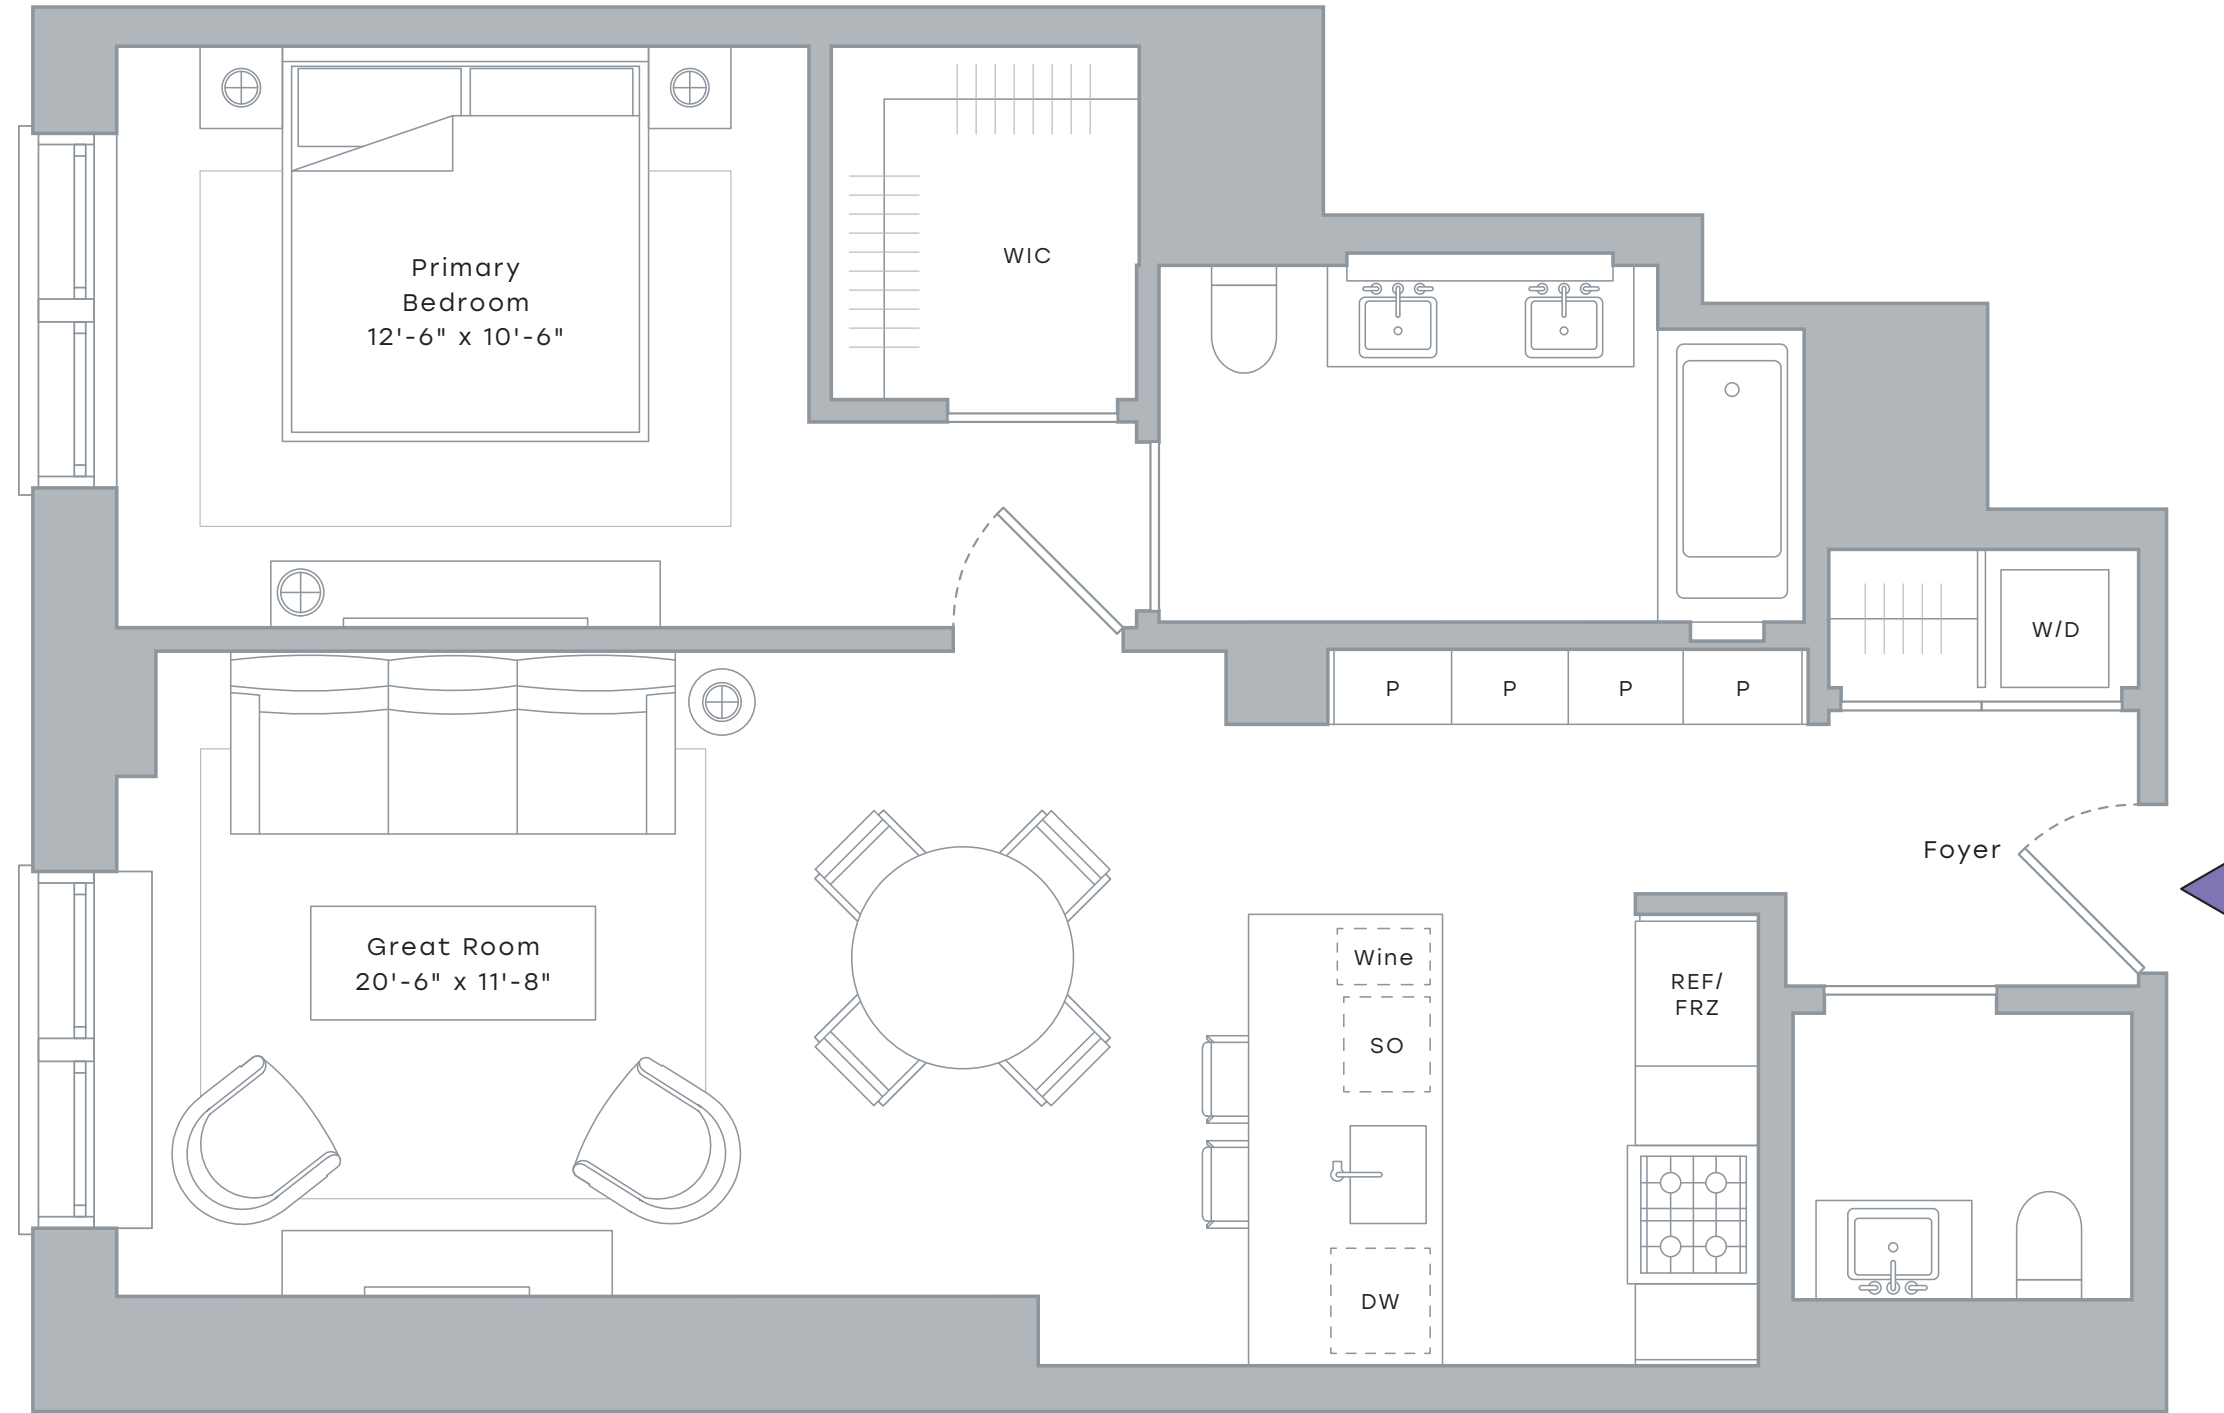

720 WEST END

RESIDENCES 2-7B

1 Bedroom
1 Bath
Powder Room

INTERIOR

820 Sf / 76.2 Sm
Exposure: West

CONTACT

720 West End Ave
New York, NY 10025
720WestEnd.com
212.914.7720

Exclusive Marketing and Sales Agent: Corcoran Sunshine Marketing Group

The complete offering terms are in an offering plan available from Sponsor: file No. CD22-0253 ("Plan"). Sponsor: 720WEA Ventures LLC, c/o InterVest Capital Partners, 425 Park Avenue, 35th Floor, New York, NY 10022. Any depictions of personal or condominium property, including without limitation any furniture, decorations, closet fittings, fixtures, or appliances, are for illustrative purposes only and are not included in the sale unless expressly set forth in the Plan. All dimensions, measurements, and square footages are approximate and subject to normal construction variances and tolerances. Square footages exceed useable floor area. Sponsor reserves the right to make changes in accordance with the terms of the Plan and makes no representations or warranties except as set forth in the Plan.