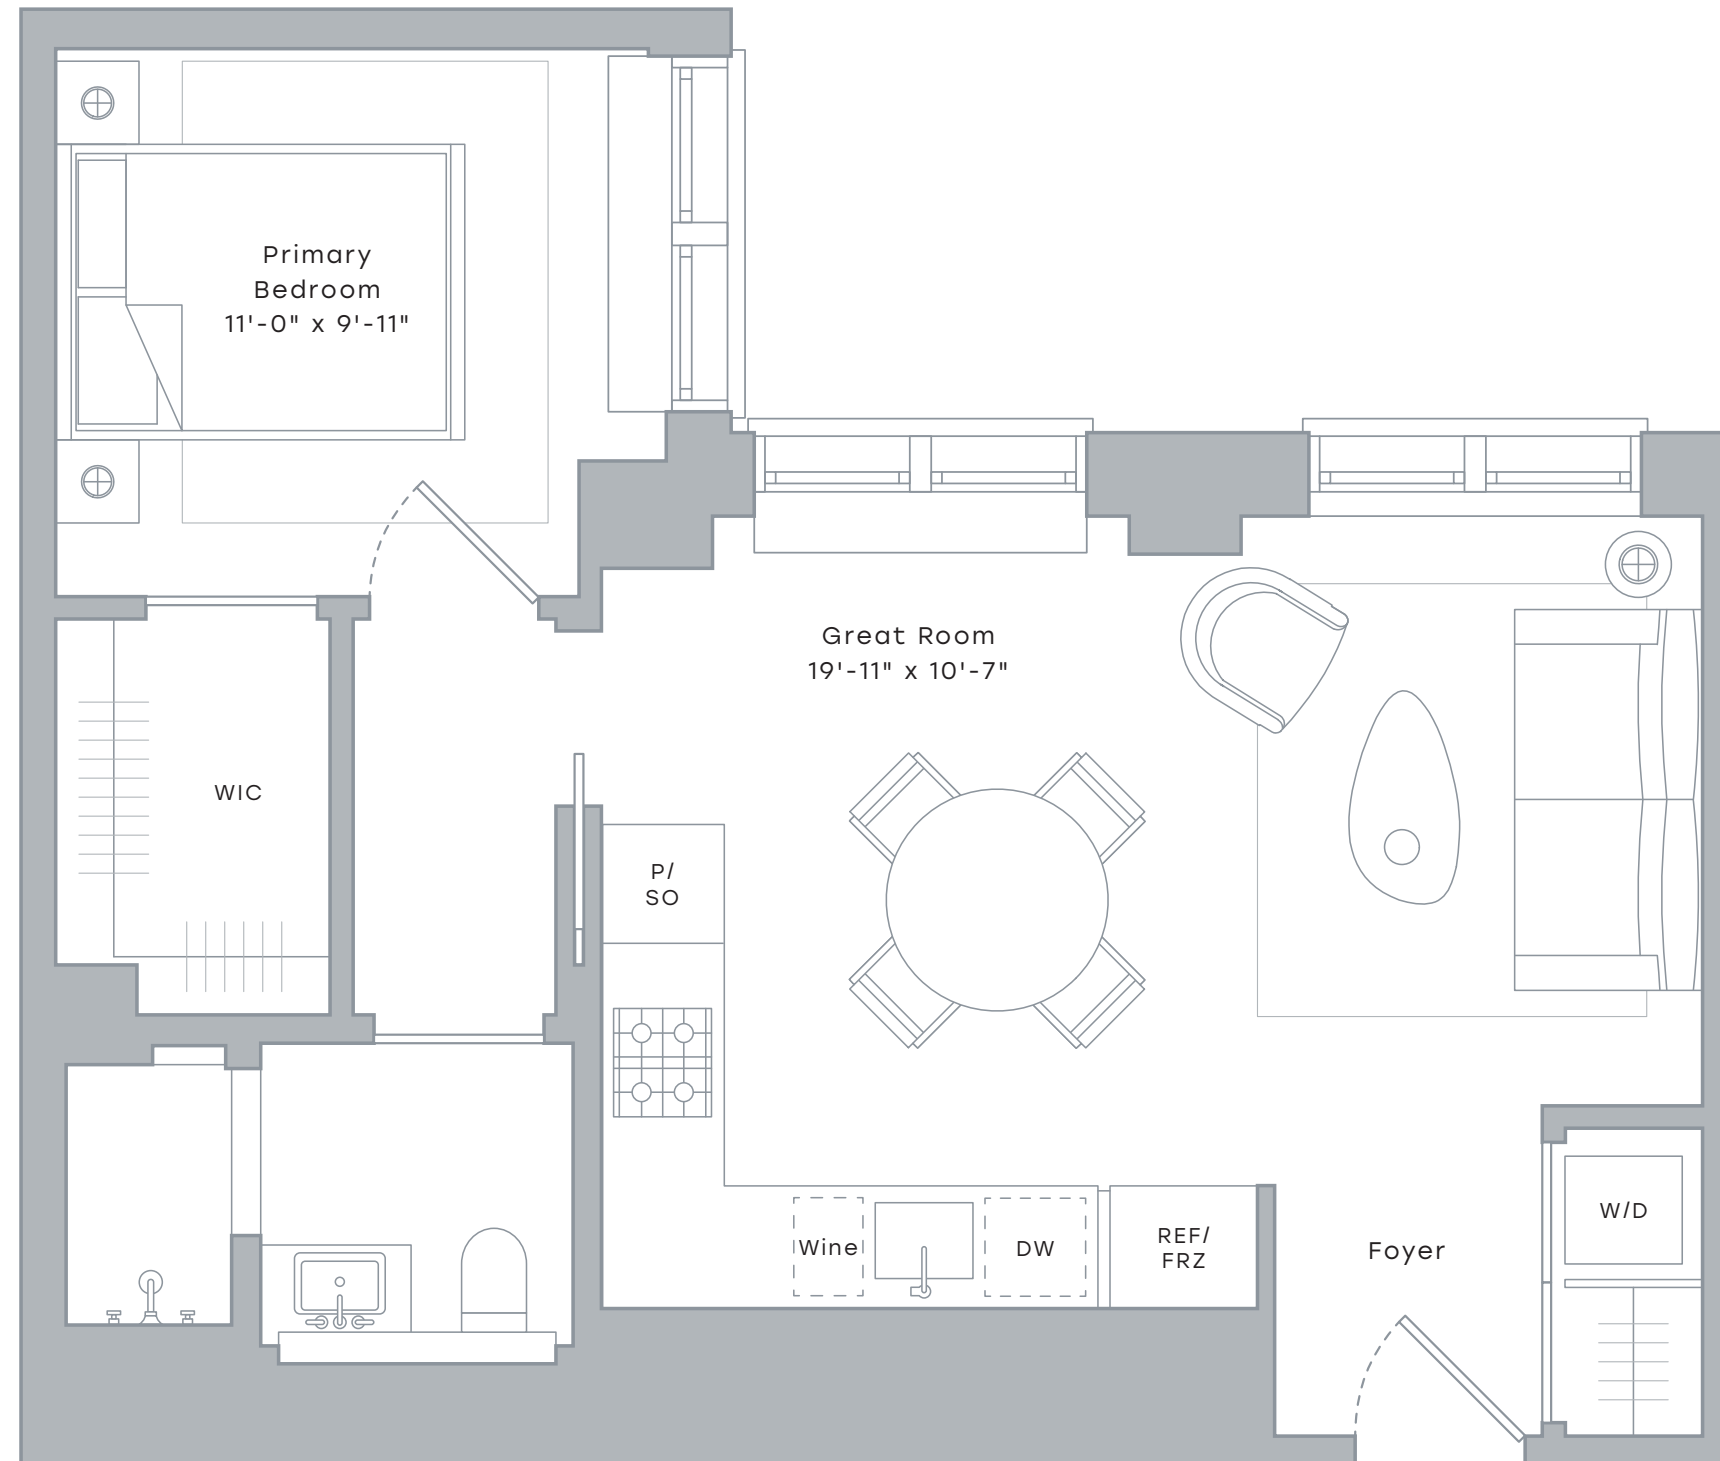

720 WEST END

RESIDENCE 14E

1 Bedroom
1 Bath

INTERIOR

640 Sf / 59.5 Sm
Exposures: North, East

CONTACT

720 West End Ave
New York, NY 10025
720WestEnd.com
212.914.7720

Exclusive Marketing and Sales Agent: Corcoran Sunshine Marketing Group

The complete offering terms are in an offering plan available from Sponsor: file No. CD22-0253 ("Plan"). Sponsor: 720WEA Ventures LLC, c/o InterVest Capital Partners, 425 Park Avenue, 35th Floor, New York, NY 10022. Any depictions of personal or condominium property, including without limitation any furniture, decorations, closet fittings, fixtures, or appliances, are for illustrative purposes only and are not included in the sale unless expressly set forth in the Plan. All dimensions, measurements, and square footages are approximate and subject to normal construction variances and tolerances. Square footages exceed useable floor area. Sponsor reserves the right to make changes in accordance with the terms of the Plan and makes no representations or warranties except as set forth in the Plan.