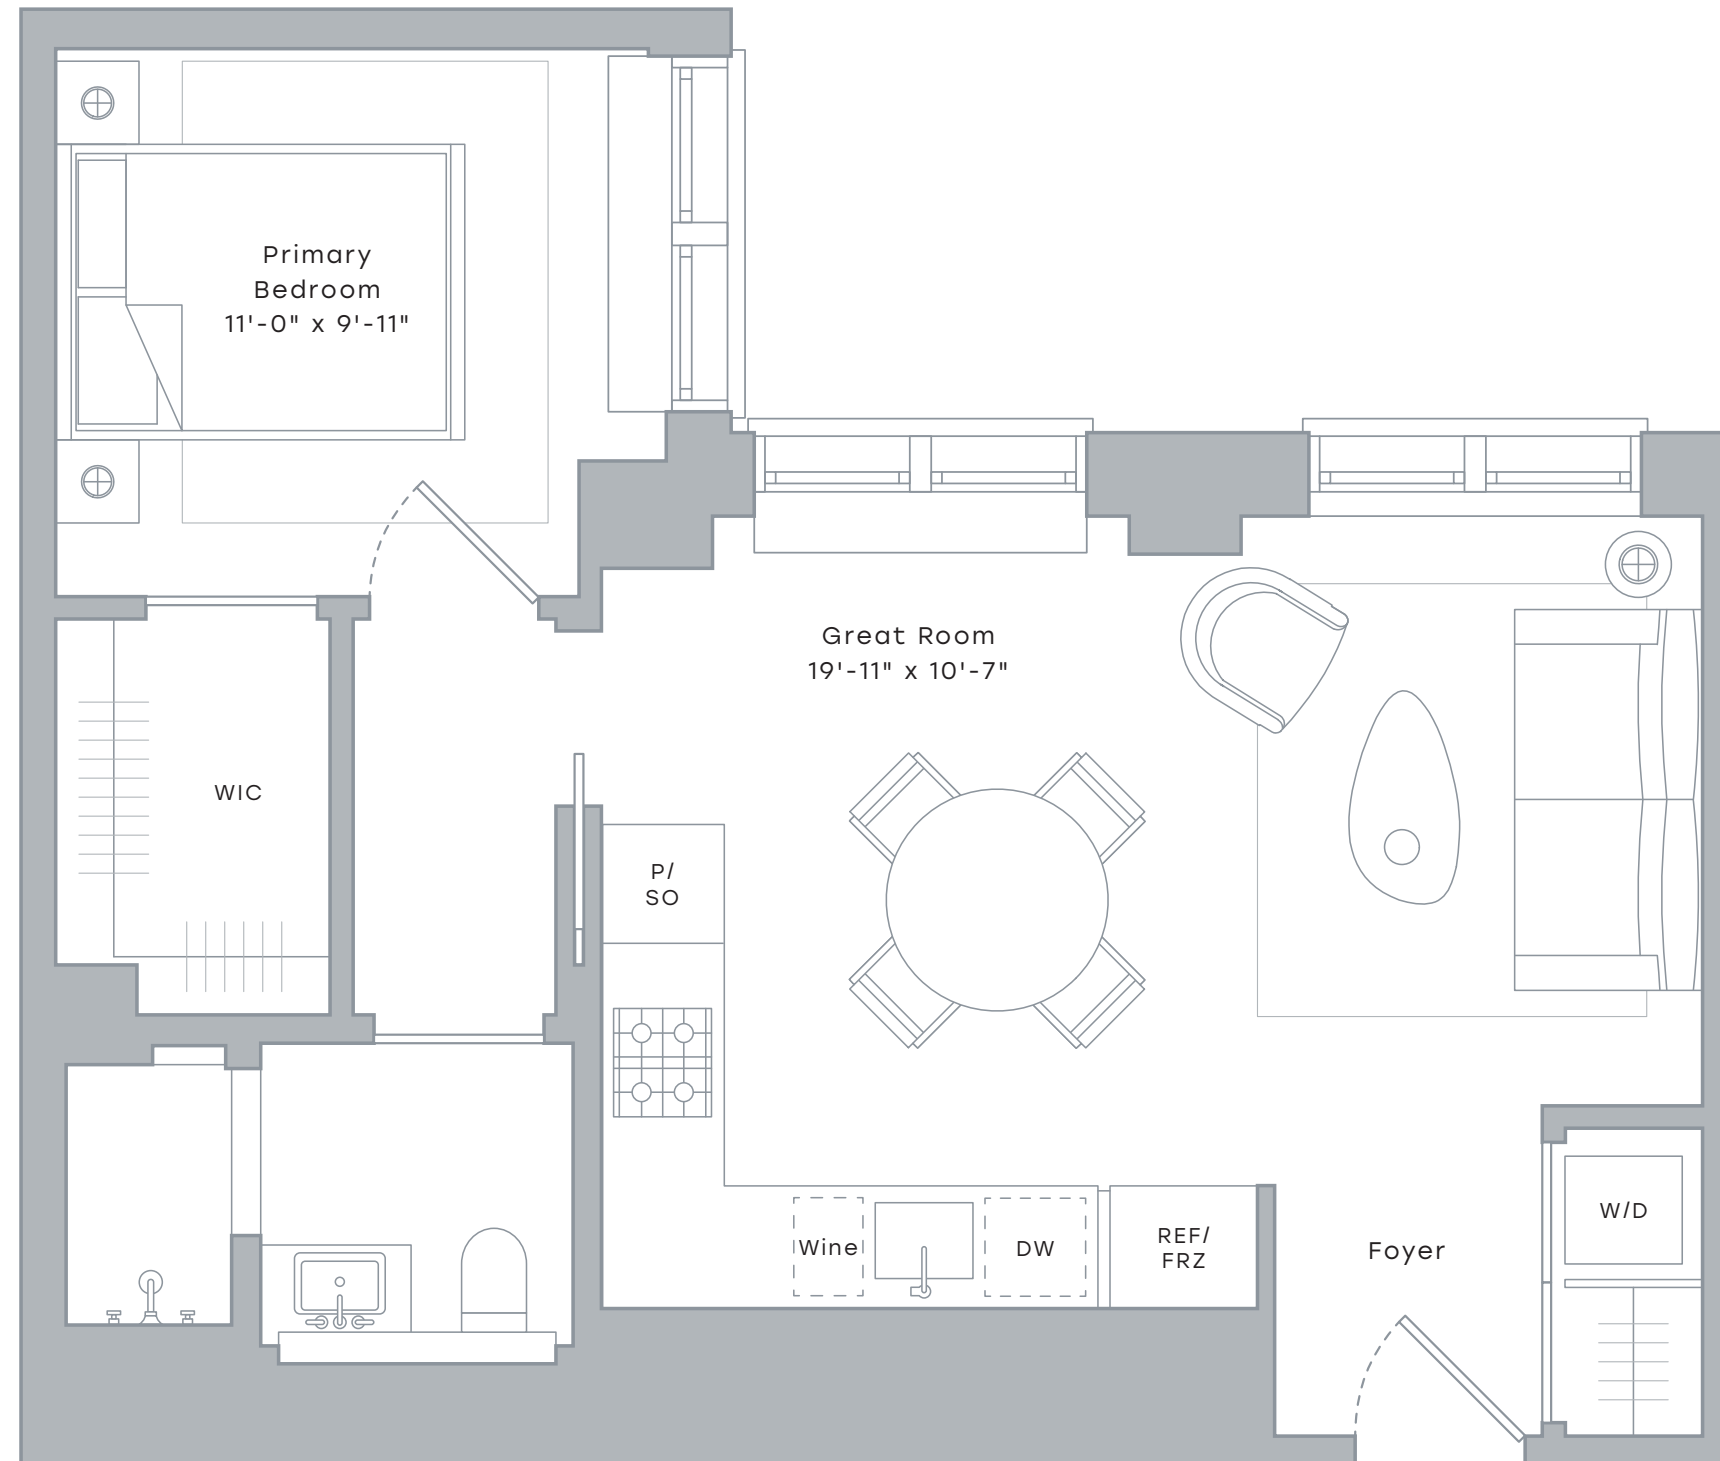

720 WEST END

RESIDENCE 12E

1 Bedroom
1 Bath

INTERIOR

644 Sf / 59.8 Sm
Exposures: North, East

CONTACT

720 West End Ave
New York, NY 10025
720WestEnd.com
212.914.7720

RESIDENCE 12E

Exclusive Marketing and Sales Agent: Corcoran Sunshine Marketing Group

The complete offering terms are in an offering plan available from Sponsor: file No. CD22-0253 ("Plan"). Sponsor: 720WEA Ventures LLC, c/o InterVest Capital Partners, 425 Park Avenue, 35th Floor, New York, NY 10022. Any depictions of personal or condominium property, including without limitation any furniture, decorations, closet fittings, fixtures, or appliances, are for illustrative purposes only and are not included in the sale unless expressly set forth in the Plan. All dimensions, measurements, and square footages are approximate and subject to normal construction variances and tolerances. Square footages exceed useable floor area. Sponsor reserves the right to make changes in accordance with the terms of the Plan and makes no representations or warranties except as set forth in the Plan.