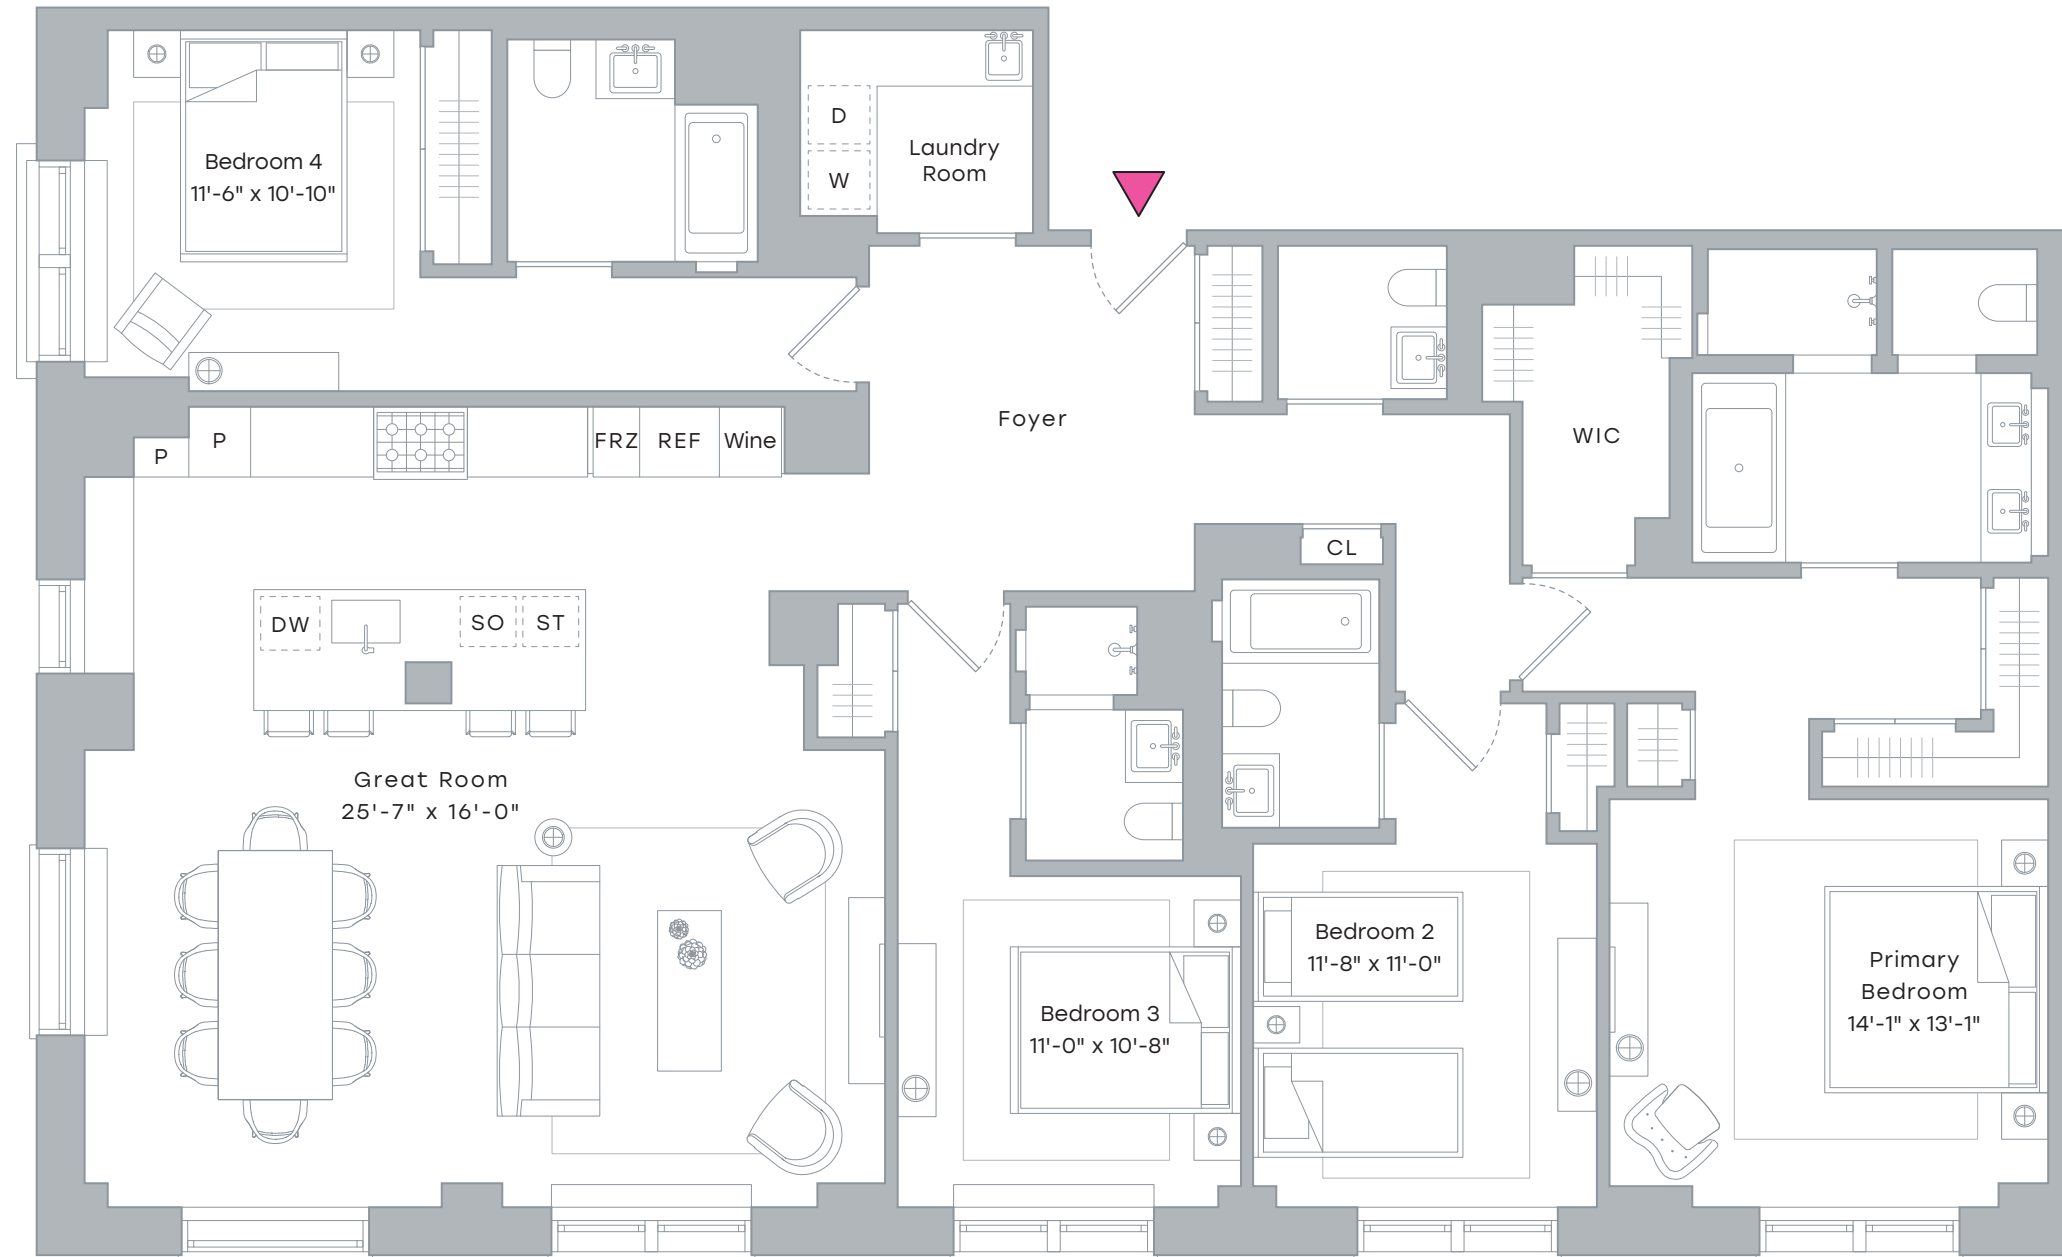

720 WEST END

RESIDENCES 12-15C

4 Bedrooms
4 Baths
1 Powder Room

INTERIOR

2,348 Sf / 218.1 Sm
Exposures: West, South

CONTACT

720 West End Ave
New York, NY 10025
720WestEnd.com
212.914.7720

Exclusive Marketing and Sales Agent: Corcoran Sunshine Marketing Group

The complete offering terms are in an offering plan available from Sponsor: file No. CD22-0253 ("Plan"). Sponsor: 720WEA Ventures LLC, c/o InterVest Capital Partners, 425 Park Avenue, 35th Floor, New York, NY 10022. Any depictions of personal or condominium property, including without limitation any furniture, decorations, closet fittings, fixtures, or appliances, are for illustrative purposes only and are not included in the sale unless expressly set forth in the Plan. All dimensions, measurements, and square footages are approximate and subject to normal construction variances and tolerances. Square footages exceed useable floor area. Sponsor reserves the right to make changes in accordance with the terms of the Plan and makes no representations or warranties except as set forth in the Plan.