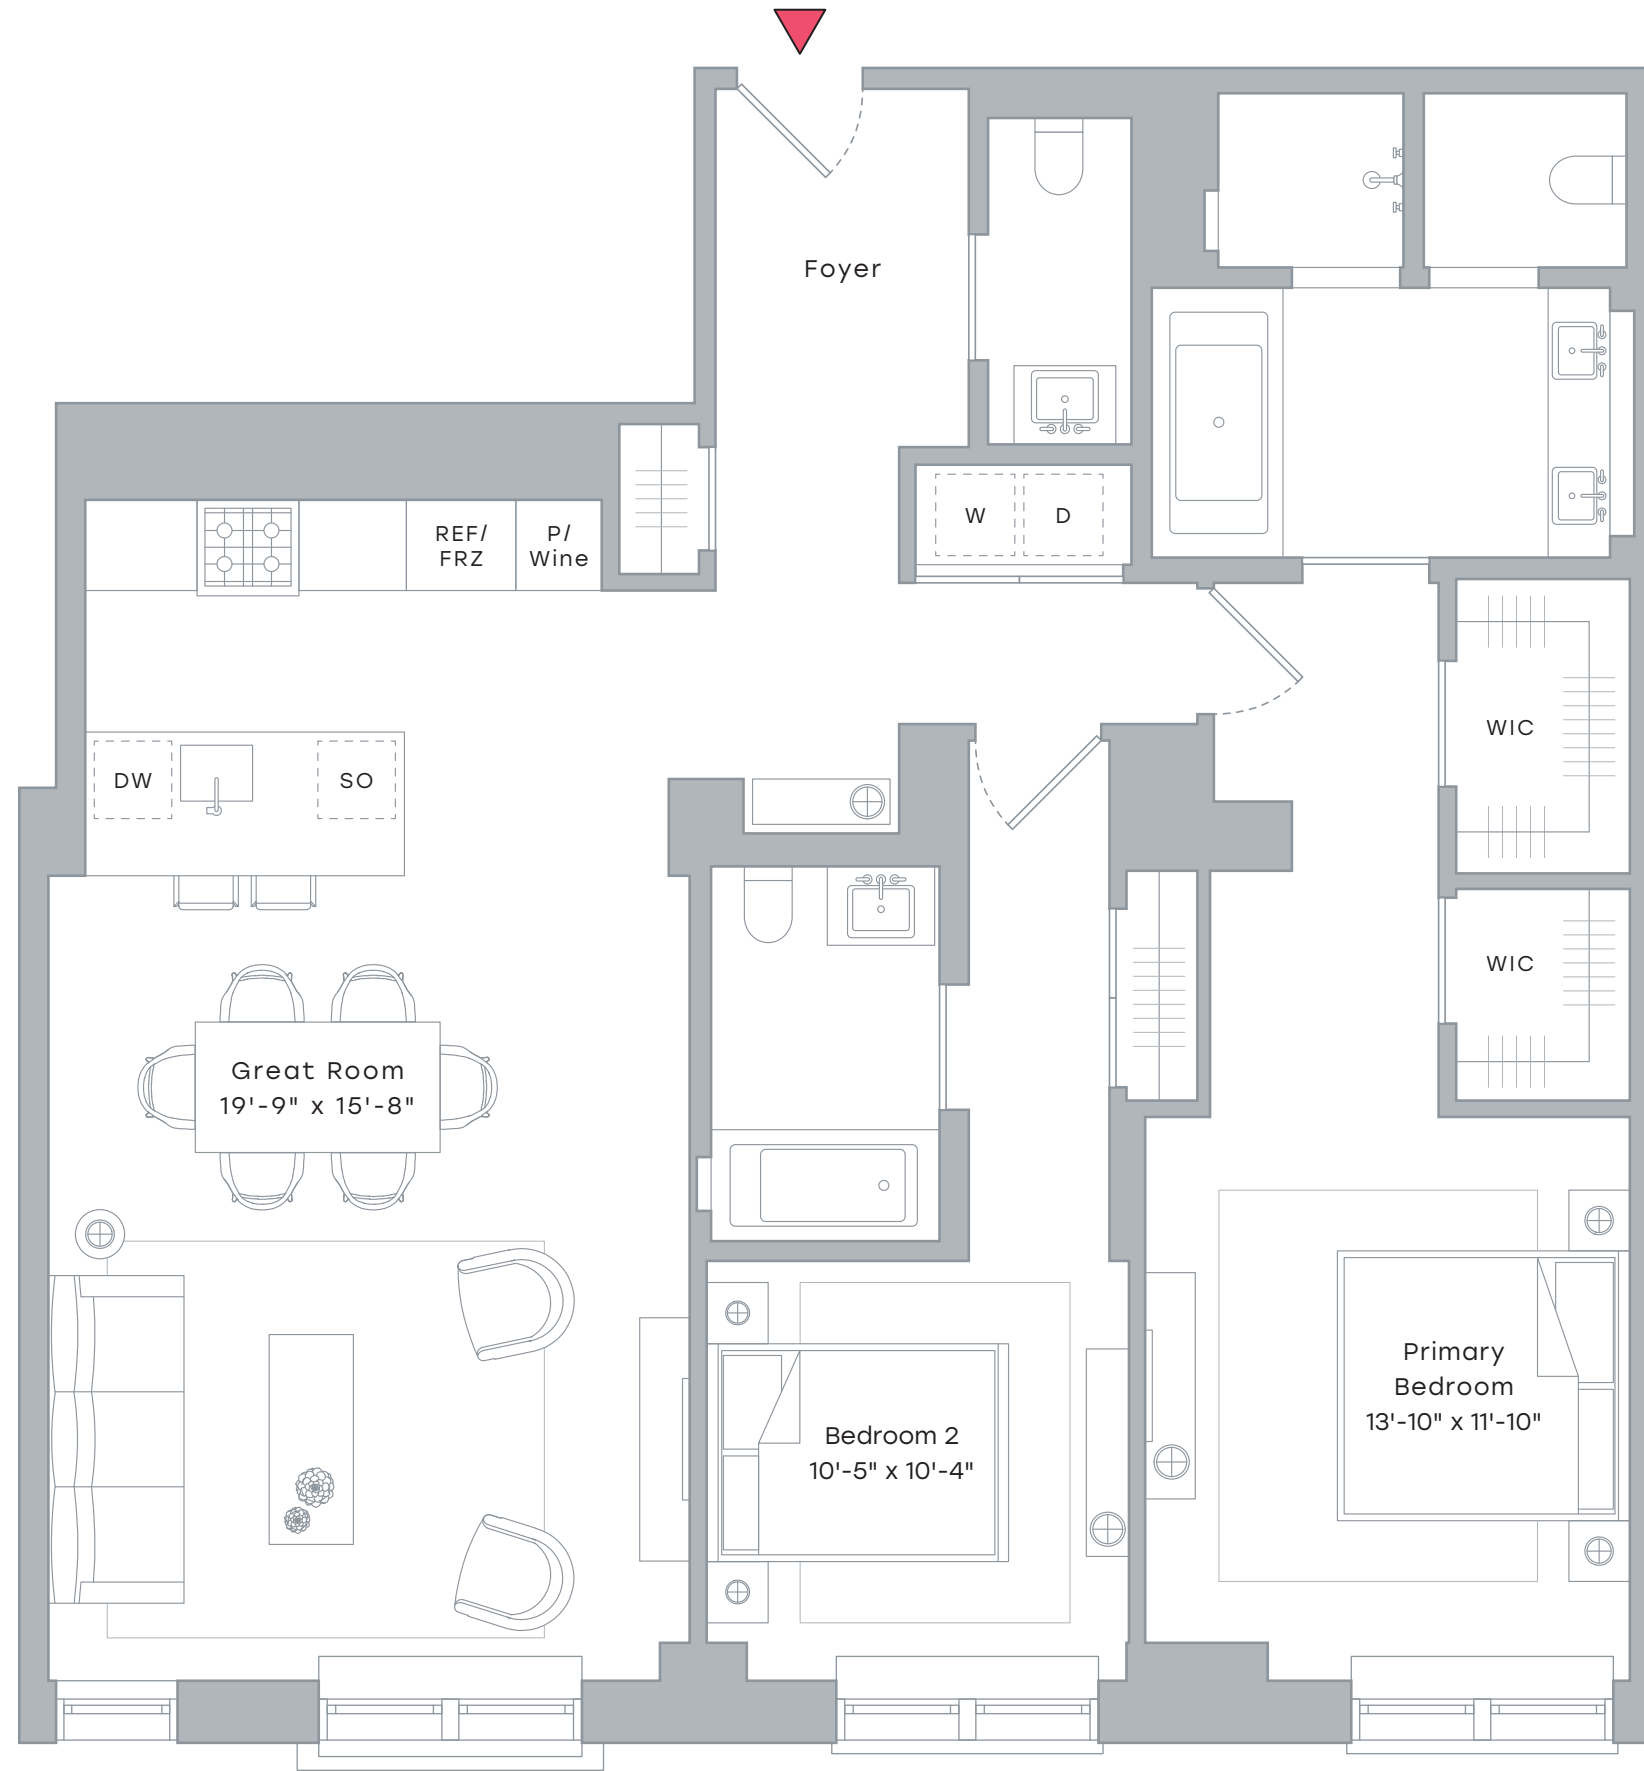

720 WEST END

RESIDENCE 11F

2 Bedrooms
2 Baths
Powder Room

INTERIOR

1,481 Sf / 137.6 Sm
Exposure: South

CONTACT

720 West End Ave
New York, NY 10025
720WestEnd.com
212.914.7720

Exclusive Marketing and Sales Agent: Corcoran Sunshine Marketing Group

The complete offering terms are in an offering plan available from Sponsor: file No. CD22-0253 ("Plan"). Sponsor: 720WEA Ventures LLC, c/o InterVest Capital Partners, 425 Park Avenue, 35th Floor, New York, NY 10022. Any depictions of personal or condominium property, including without limitation any furniture, decorations, closet fittings, fixtures, or appliances, are for illustrative purposes only and are not included in the sale unless expressly set forth in the Plan. All dimensions, measurements, and square footages are approximate and subject to normal construction variances and tolerances. Square footages exceed useable floor area. Sponsor reserves the right to make changes in accordance with the terms of the Plan and makes no representations or warranties except as set forth in the Plan.