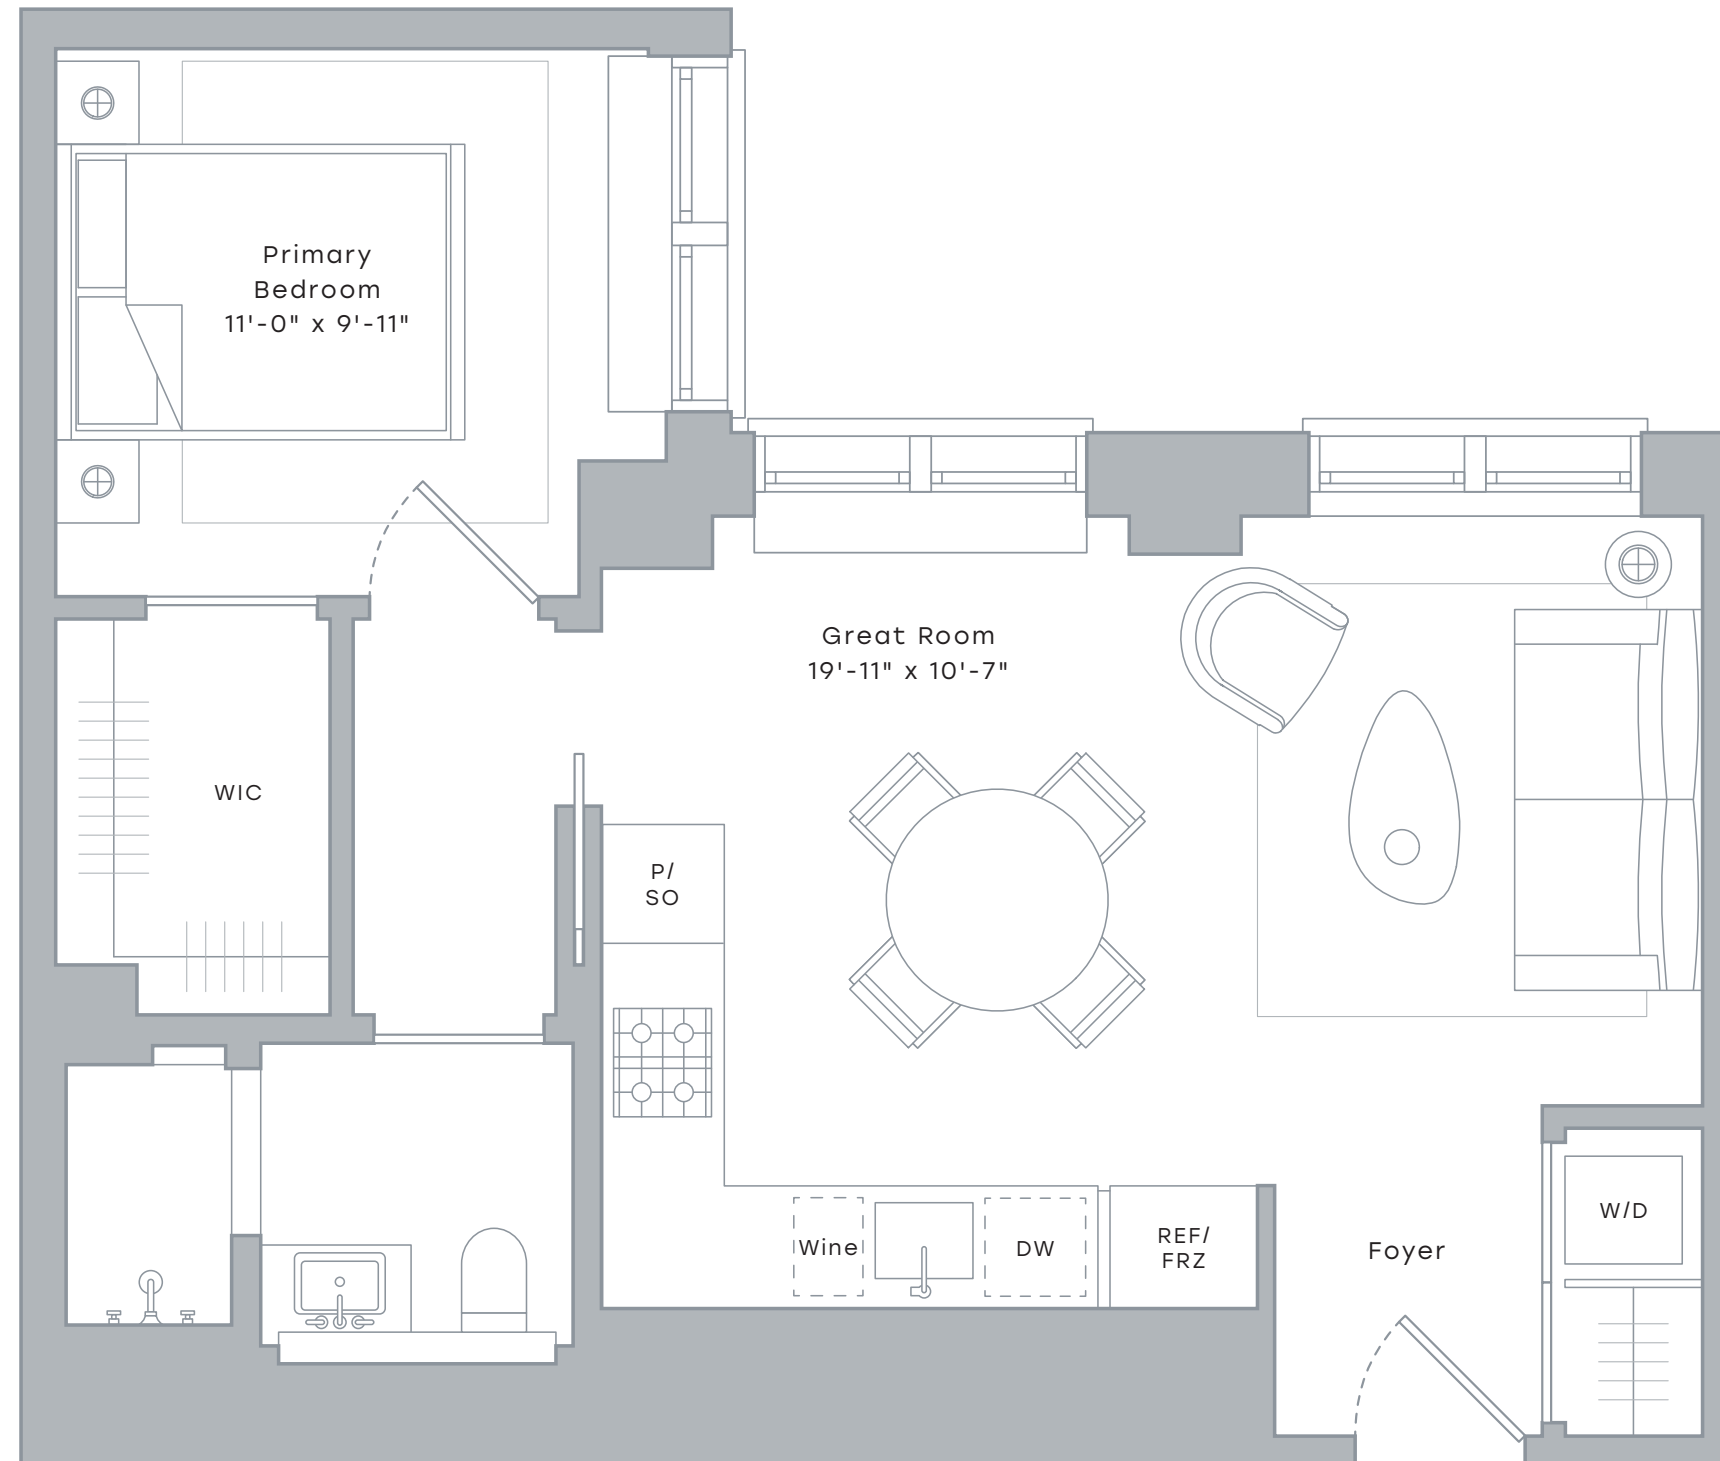

720 WEST END

RESIDENCE 11E

1 Bedroom
1 Bath

INTERIOR

643 Sf / 59.7 Sm
Exposures: North, East

CONTACT

720 West End Ave
New York, NY 10025
720WestEnd.com
212.914.7720

Exclusive Marketing and Sales Agent: Corcoran Sunshine Marketing Group

The complete offering terms are in an offering plan available from Sponsor: file No. CD22-0253 ("Plan"). Sponsor: 720WEA Ventures LLC, c/o InterVest Capital Partners, 425 Park Avenue, 35th Floor, New York, NY 10022. Any depictions of personal or condominium property, including without limitation any furniture, decorations, closet fittings, fixtures, or appliances, are for illustrative purposes only and are not included in the sale unless expressly set forth in the Plan. All dimensions, measurements, and square footages are approximate and subject to normal construction variances and tolerances. Square footages exceed useable floor area. Sponsor reserves the right to make changes in accordance with the terms of the Plan and makes no representations or warranties except as set forth in the Plan.