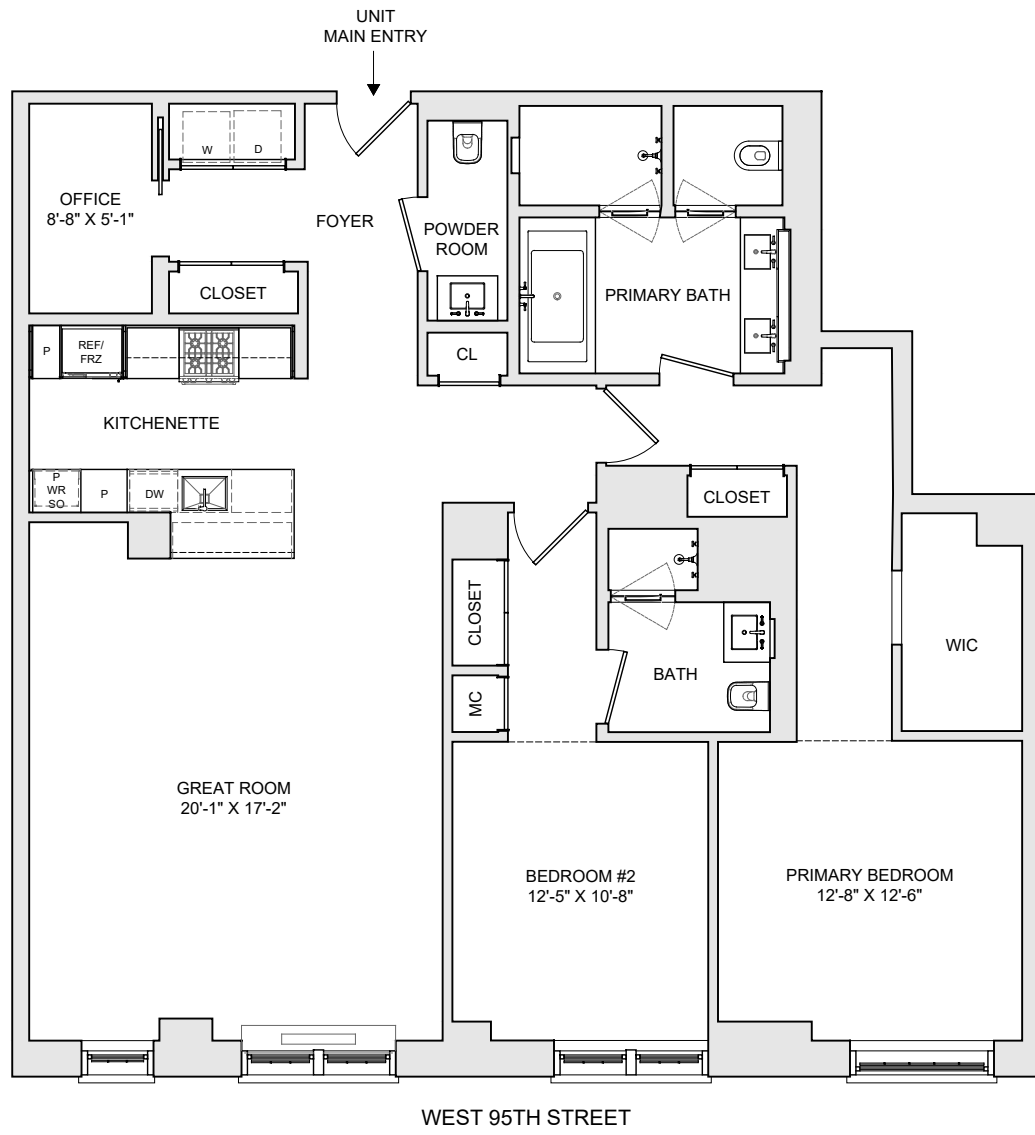

- LEGEND**
- [REF] - REFRIGERATOR
 - [FRZ] - FREEZER
 - [DW] - DISHWASHER
 - [WR] - WINE REFRIGERATOR
 - [SO] - SPEED OVEN
 - [STO] - STEAM OVEN
 - [MW] - MICROWAVE
 - [W] - WASHER
 - [D] - DRYER
 - [W/D] - STACKED WASHER DRYER
 - [P] - PANTRY

720 West End Avenue
 New York, NY 10025
 04/26/2024

UNIT 4K
2 BED, 2.5 BATH
1591 SF

NOTES:

THIS FLOOR PLAN IS BASED ON CONSTRUCTION DRAWINGS AND IS SUBJECT TO NORMAL CONSTRUCTION VARIANCES AND TOLERANCES. ALL DIMENSIONS SHOWN, IF ANY, ARE APPROXIMATE AND SUBJECT TO NORMAL CONSTRUCTION VARIANCES AND TOLERANCES. PLANS AND DIMENSIONS MAY CONTAIN MINOR VARIATIONS FROM FLOOR TO FLOOR. SQUARE FOOTAGE SHOWN, IF ANY, EXCEEDS THE USABLE FLOOR AREA. THE COMPLETE OFFERING TERMS ARE IN AN OFFERING PLAN AVAILABLE FROM SPONSOR. SPONSOR RESERVES THE RIGHT TO MAKE CHANGES IN ACCORDANCE WITH THE OFFERING PLAN.