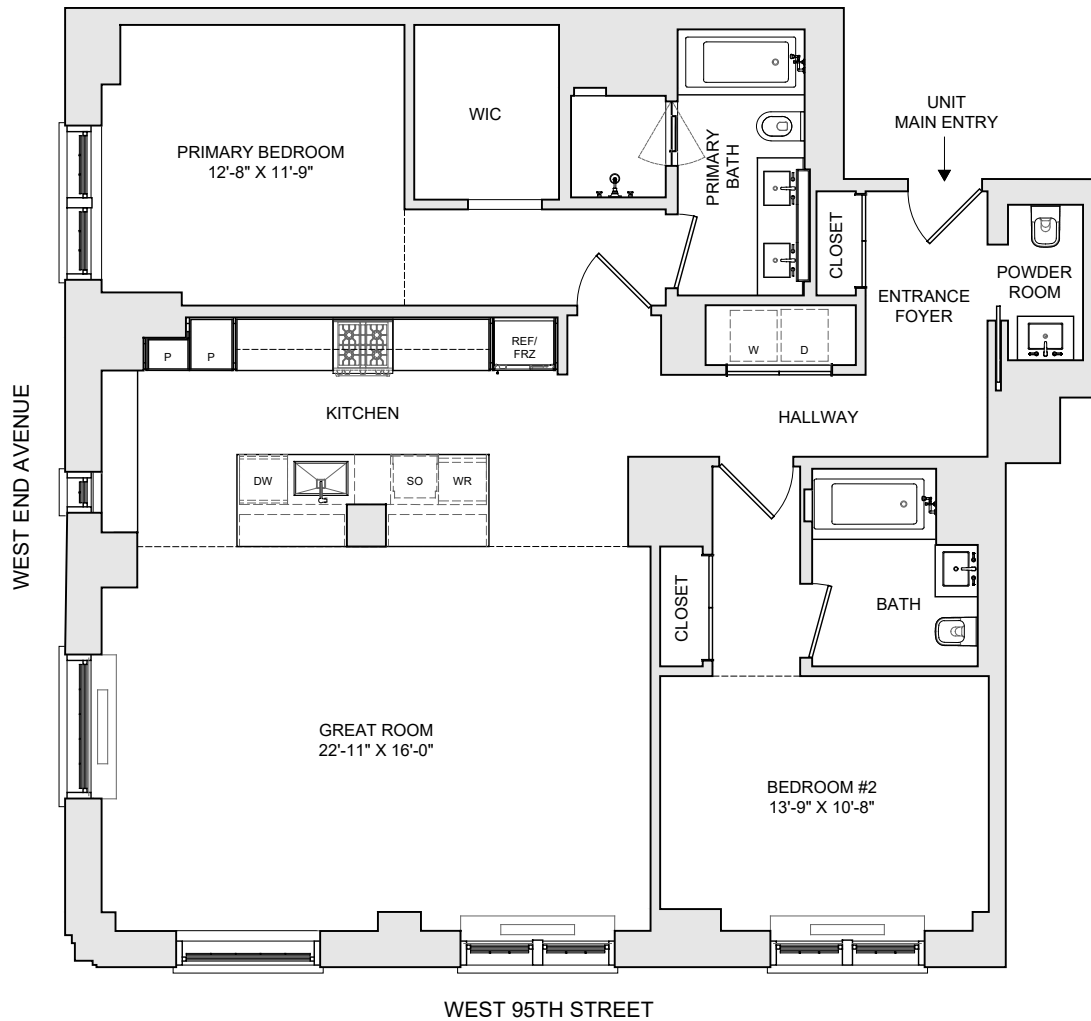

LEGEND

- [REF] - REFRIGERATOR
- [FRZ] - FREEZER
- [DW] - DISHWASHER
- [WR] - WINE REFRIGERATOR
- [SO] - SPEED OVEN
- [ST.O] - STEAM OVEN
- [MW] - MICROWAVE
- [W] - WASHER
- [D] - DRYER
- [W/D] - STACKED WASHER DRYER
- [P] - PANTRY

**720 West End Avenue**

New York, NY 10025

04/26/2024

**UNIT 4E**  
**2 BED, 2.5 BATH**  
**1525 SF**

NOTES:

THIS FLOOR PLAN IS BASED ON CONSTRUCTION DRAWINGS AND IS SUBJECT TO NORMAL CONSTRUCTION VARIANCES AND TOLERANCES. ALL DIMENSIONS SHOWN, IF ANY, ARE APPROXIMATE AND SUBJECT TO NORMAL CONSTRUCTION VARIANCES AND TOLERANCES. PLANS AND DIMENSIONS MAY CONTAIN MINOR VARIATIONS FROM FLOOR TO FLOOR. SQUARE FOOTAGE SHOWN, IF ANY, EXCEEDS THE USABLE FLOOR AREA. THE COMPLETE OFFERING TERMS ARE IN AN OFFERING PLAN AVAILABLE FROM SPONSOR. SPONSOR RESERVES THE RIGHT TO MAKE CHANGES IN ACCORDANCE WITH THE OFFERING PLAN.