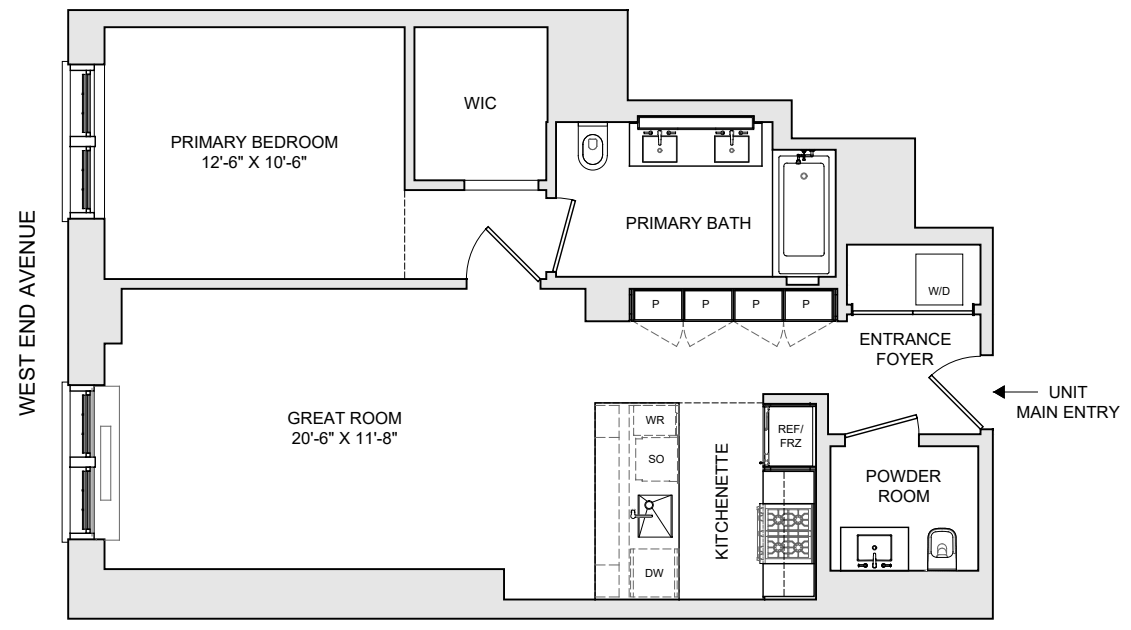

**720 West End Avenue**  
 New York, NY 10025  
 04/26/2024

**UNIT 4B**  
**1 BED, 1.5 BATH**  
**820 SF**

**NOTES:**

THIS FLOOR PLAN IS BASED ON CONSTRUCTION DRAWINGS AND IS SUBJECT TO NORMAL CONSTRUCTION VARIANCES AND TOLERANCES. ALL DIMENSIONS SHOWN, IF ANY, ARE APPROXIMATE AND SUBJECT TO NORMAL CONSTRUCTION VARIANCES AND TOLERANCES. PLANS AND DIMENSIONS MAY CONTAIN MINOR VARIATIONS FROM FLOOR TO FLOOR. SQUARE FOOTAGE SHOWN, IF ANY, EXCEEDS THE USABLE FLOOR AREA. THE COMPLETE OFFERING TERMS ARE IN AN OFFERING PLAN AVAILABLE FROM SPONSOR. SPONSOR RESERVES THE RIGHT TO MAKE CHANGES IN ACCORDANCE WITH THE OFFERING PLAN.