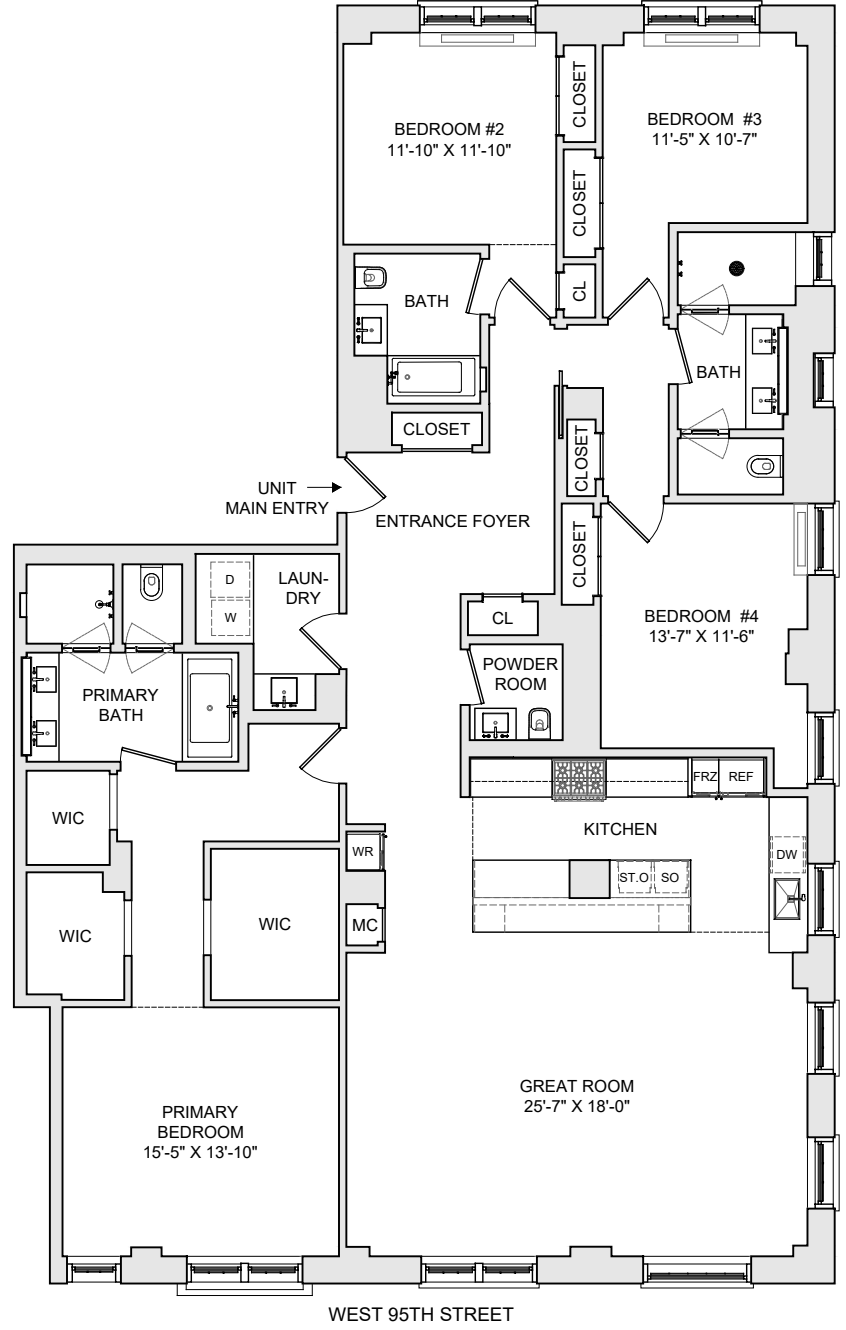

- LEGEND**
- [REF] - REFRIGERATOR
 - [FRZ] - FREEZER
 - [DW] - DISHWASHER
 - [WR] - WINE REFRIGERATOR
 - [SO] - SPEED OVEN
 - [ST.O] - STEAM OVEN
 - [MW] - MICROWAVE
 - [W] - WASHER
 - [D] - DRYER
 - [W/D] - STACKED WASHER DRYER
 - [P] - PANTRY

720 West End Avenue
 New York, NY 10025
 04/26/2024

UNIT 14H
4 BED, 3.5 BATH
2649 SF

NOTES:

THIS FLOOR PLAN IS BASED ON CONSTRUCTION DRAWINGS AND IS SUBJECT TO NORMAL CONSTRUCTION VARIANCES AND TOLERANCES. ALL DIMENSIONS SHOWN, IF ANY, ARE APPROXIMATE AND SUBJECT TO NORMAL CONSTRUCTION VARIANCES AND TOLERANCES. PLANS AND DIMENSIONS MAY CONTAIN MINOR VARIATIONS FROM FLOOR TO FLOOR. SQUARE FOOTAGE SHOWN, IF ANY, EXCEEDS THE USABLE FLOOR AREA. THE COMPLETE OFFERING TERMS ARE IN AN OFFERING PLAN AVAILABLE FROM SPONSOR. SPONSOR RESERVES THE RIGHT TO MAKE CHANGES IN ACCORDANCE WITH THE OFFERING PLAN.