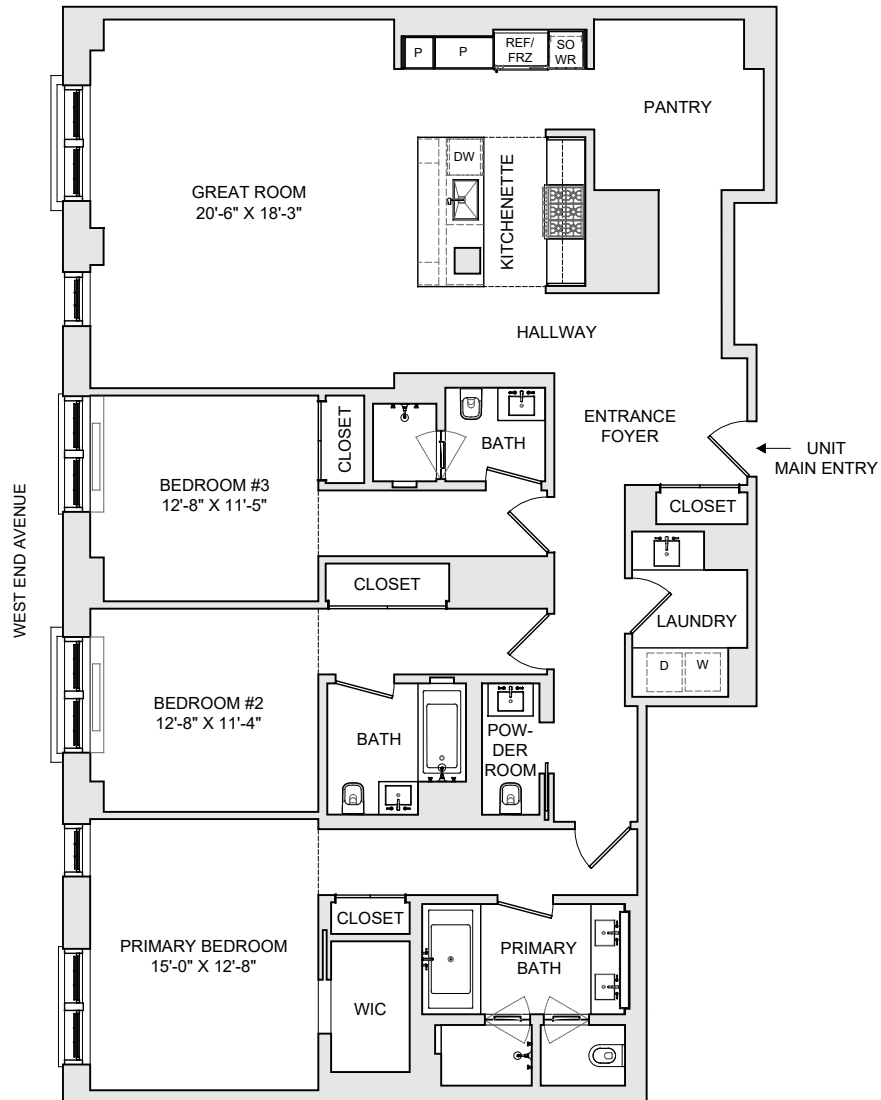

LEGEND

- [REF] - REFRIGERATOR
- [FRZ] - FREEZER
- [DW] - DISHWASHER
- [WR] - WINE REFRIGERATOR
- [SO] - SPEED OVEN
- [STO] - STEAM OVEN
- [MW] - MICROWAVE
- [W] - WASHER
- [D] - DRYER
- [W/D] - STACKED WASHER DRYER
- [P] - PANTRY

NOTES:

THIS FLOOR PLAN IS BASED ON CONSTRUCTION DRAWINGS AND IS SUBJECT TO NORMAL CONSTRUCTION VARIANCES AND TOLERANCES. ALL DIMENSIONS SHOWN, IF ANY, ARE APPROXIMATE AND SUBJECT TO NORMAL CONSTRUCTION VARIANCES AND TOLERANCES. PLANS AND DIMENSIONS MAY CONTAIN MINOR VARIATIONS FROM FLOOR TO FLOOR. SQUARE FOOTAGE SHOWN, IF ANY, EXCEEDS THE USABLE FLOOR AREA. THE COMPLETE OFFERING TERMS ARE IN AN OFFERING PLAN AVAILABLE FROM SPONSOR. SPONSOR RESERVES THE RIGHT TO MAKE CHANGES IN ACCORDANCE WITH THE OFFERING PLAN.

**720 West End Avenue**

New York, NY 10025

04/26/2024

**UNIT 12B**  
**3 BED, 3.5 BATH**  
**2163 SF**