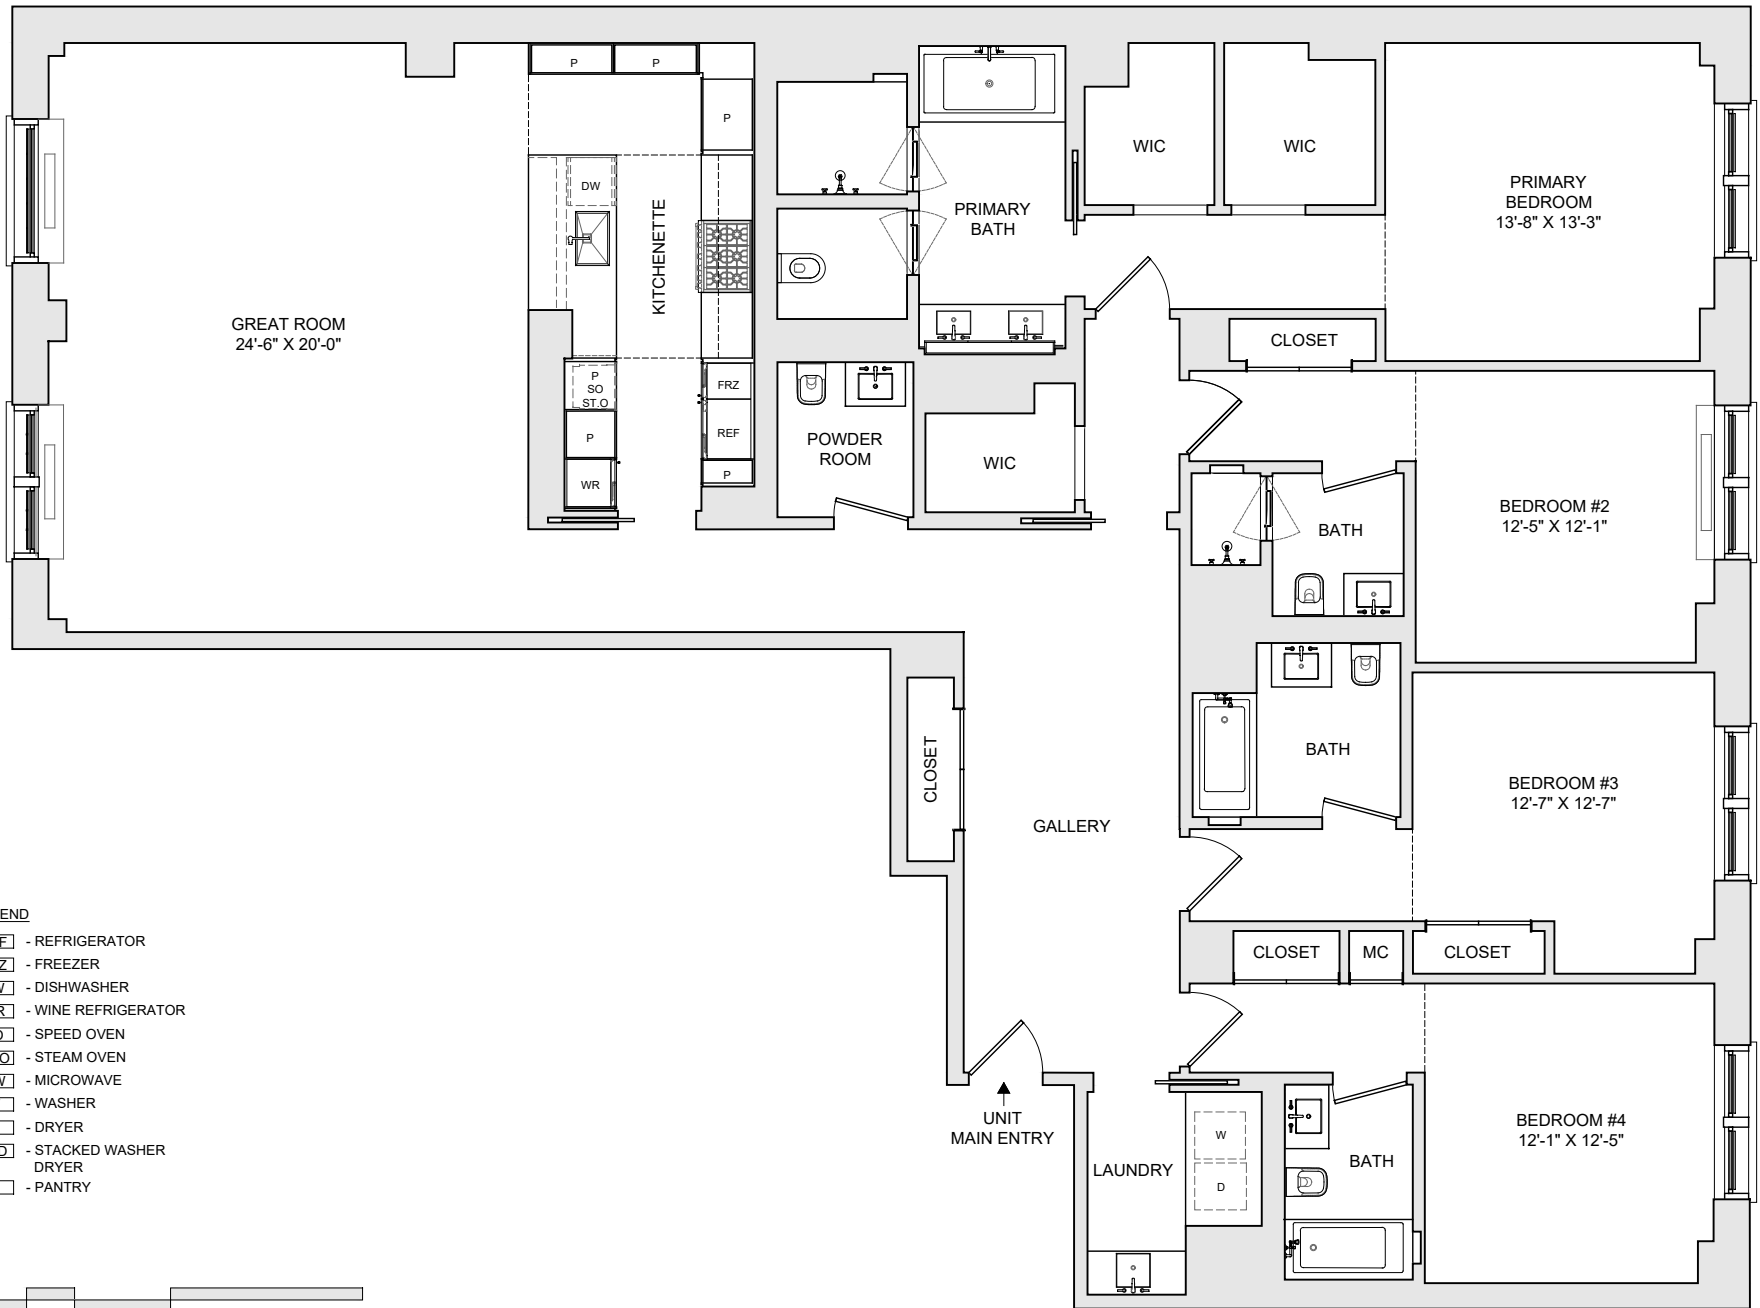

WEST END AVENUE

LEGEND

- REF - REFRIGERATOR
- FRZ - FREEZER
- DW - DISHWASHER
- WR - WINE REFRIGERATOR
- SO - SPEED OVEN
- ST.O - STEAM OVEN
- MW - MICROWAVE
- W - WASHER
- D - DRYER
- W/D - STACKED WASHER DRYER
- P - PANTRY

NOTES:

THIS FLOOR PLAN IS BASED ON CONSTRUCTION DRAWINGS AND IS SUBJECT TO NORMAL CONSTRUCTION VARIANCES AND TOLERANCES. ALL DIMENSIONS SHOWN, IF ANY, ARE APPROXIMATE AND SUBJECT TO NORMAL CONSTRUCTION VARIANCES AND TOLERANCES. PLANS AND DIMENSIONS MAY CONTAIN MINOR VARIATIONS FROM FLOOR TO FLOOR. SQUARE FOOTAGE SHOWN, IF ANY, EXCEEDS THE USABLE FLOOR AREA. THE COMPLETE OFFERING TERMS ARE IN AN OFFERING PLAN AVAILABLE FROM SPONSOR. SPONSOR RESERVES THE RIGHT TO MAKE CHANGES IN ACCORDANCE WITH THE OFFERING PLAN.

720 West End Avenue

New York, NY 10025

04/26/2024

UNIT 10A
4 BED, 4.5 BATH
2796 SF